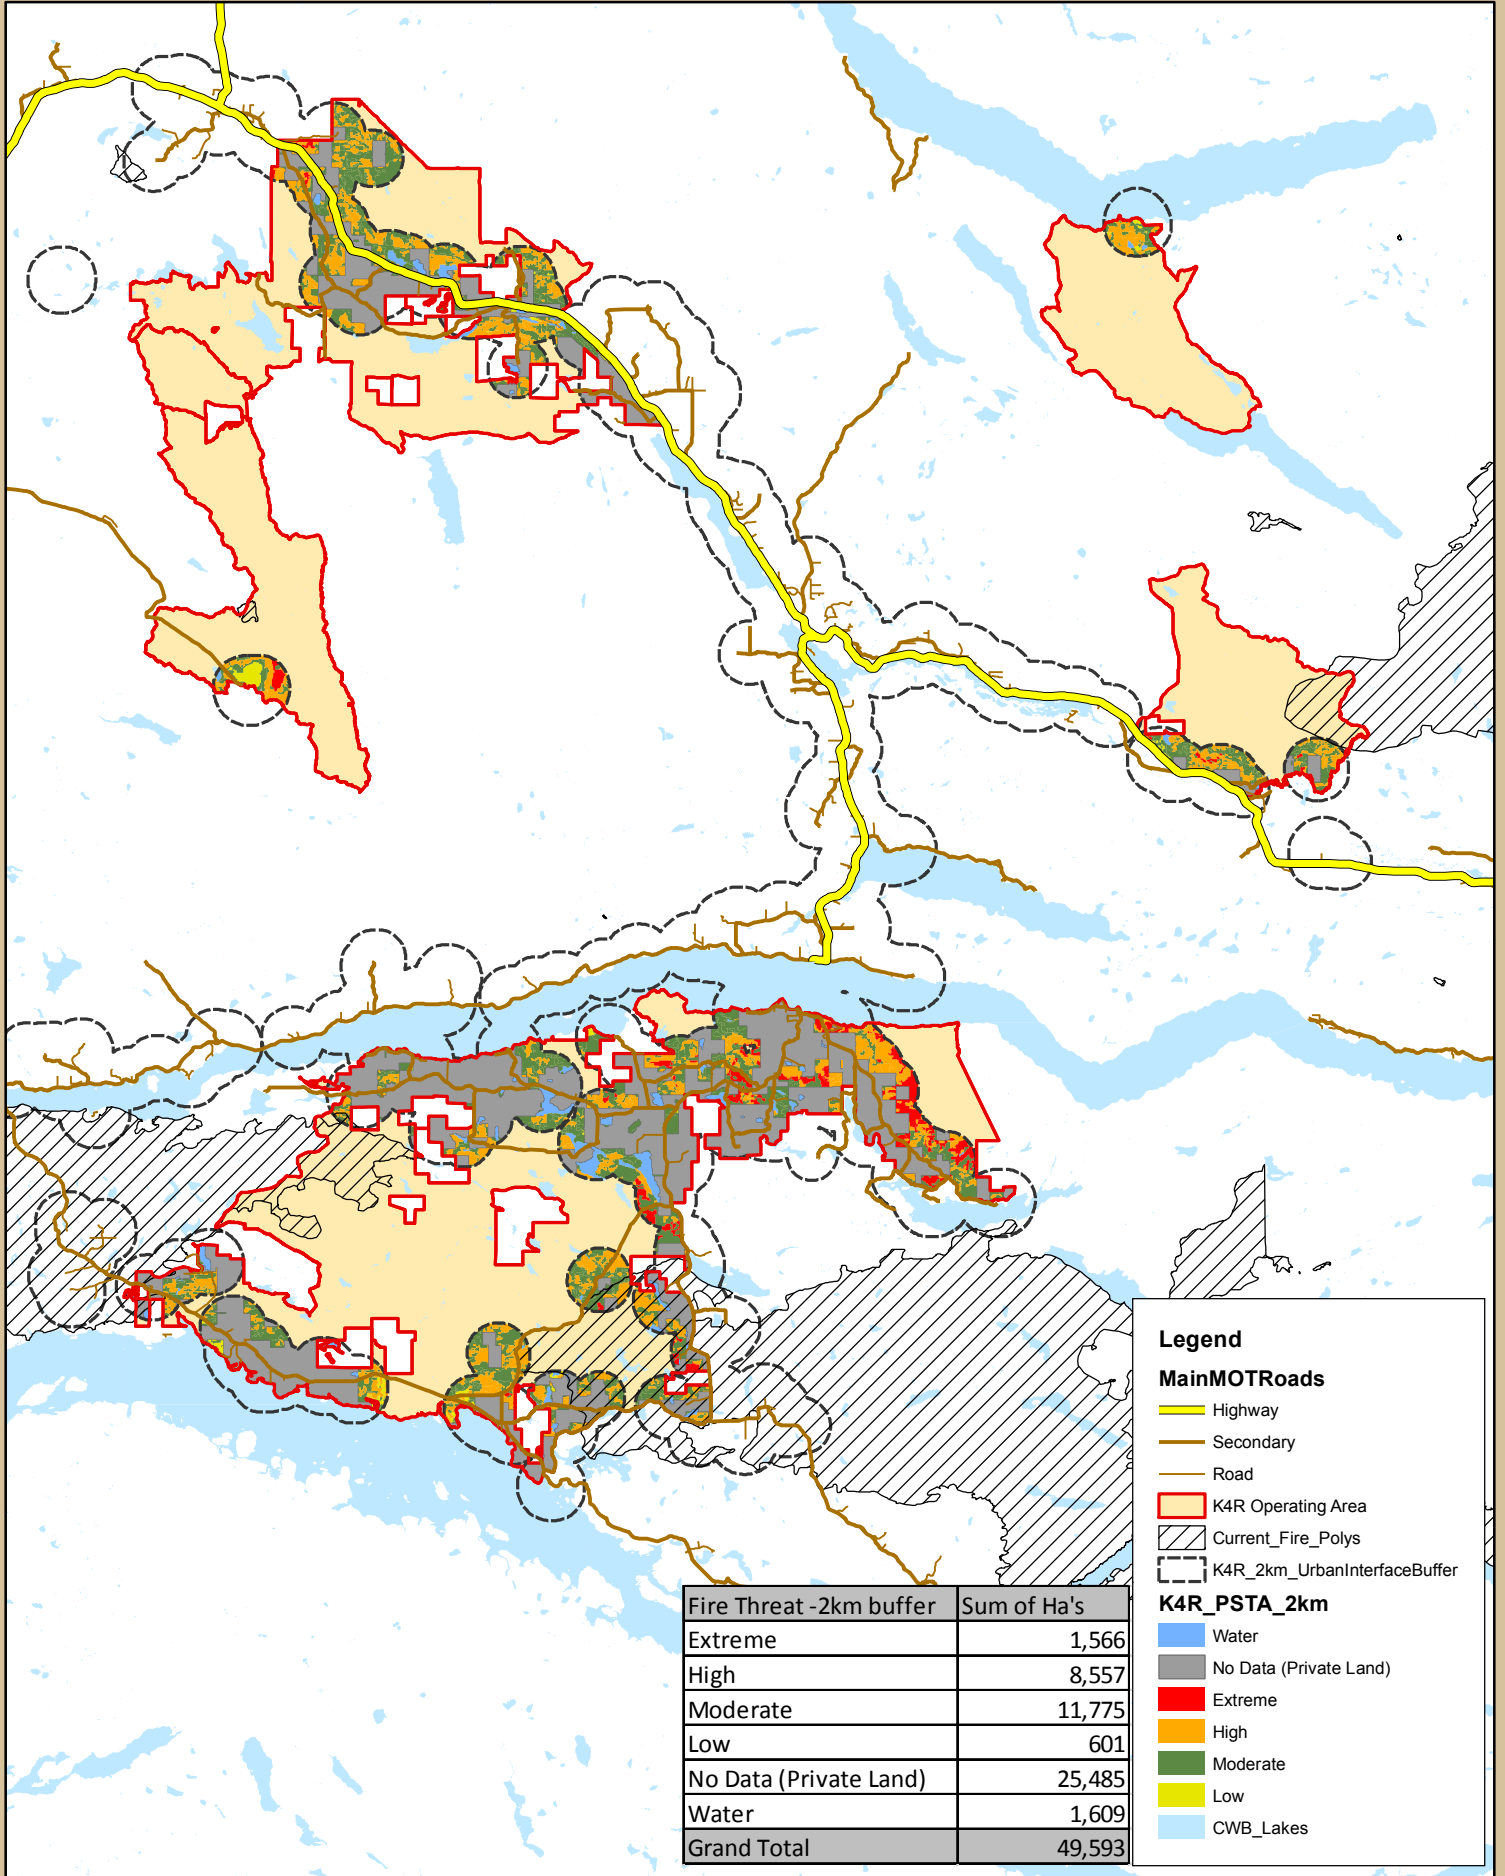

# K4R Fire Threat 2km Buffer

Date: 2018-11-05

1:450,000

**Legend**

**MainMOTRoads**

- Highway
- Secondary
- Road

**K4R Operating Area**

- K4R Operating Area

**Current\_Fire\_Polys**

- Current\_Fire\_Polys

**K4R\_2km\_UrbanInterfaceBuffer**

- K4R\_2km\_UrbanInterfaceBuffer

**K4R\_PSTA\_2km**

- Water
- No Data (Private Land)
- Extreme
- High
- Moderate
- Low
- CWB\_Lakes

Fire Threat -2km buffer	Sum of Ha's
Extreme	1,566
High	8,557
Moderate	11,775
Low	601
No Data (Private Land)	25,485
Water	1,609
<b>Grand Total</b>	<b>49,593</b>