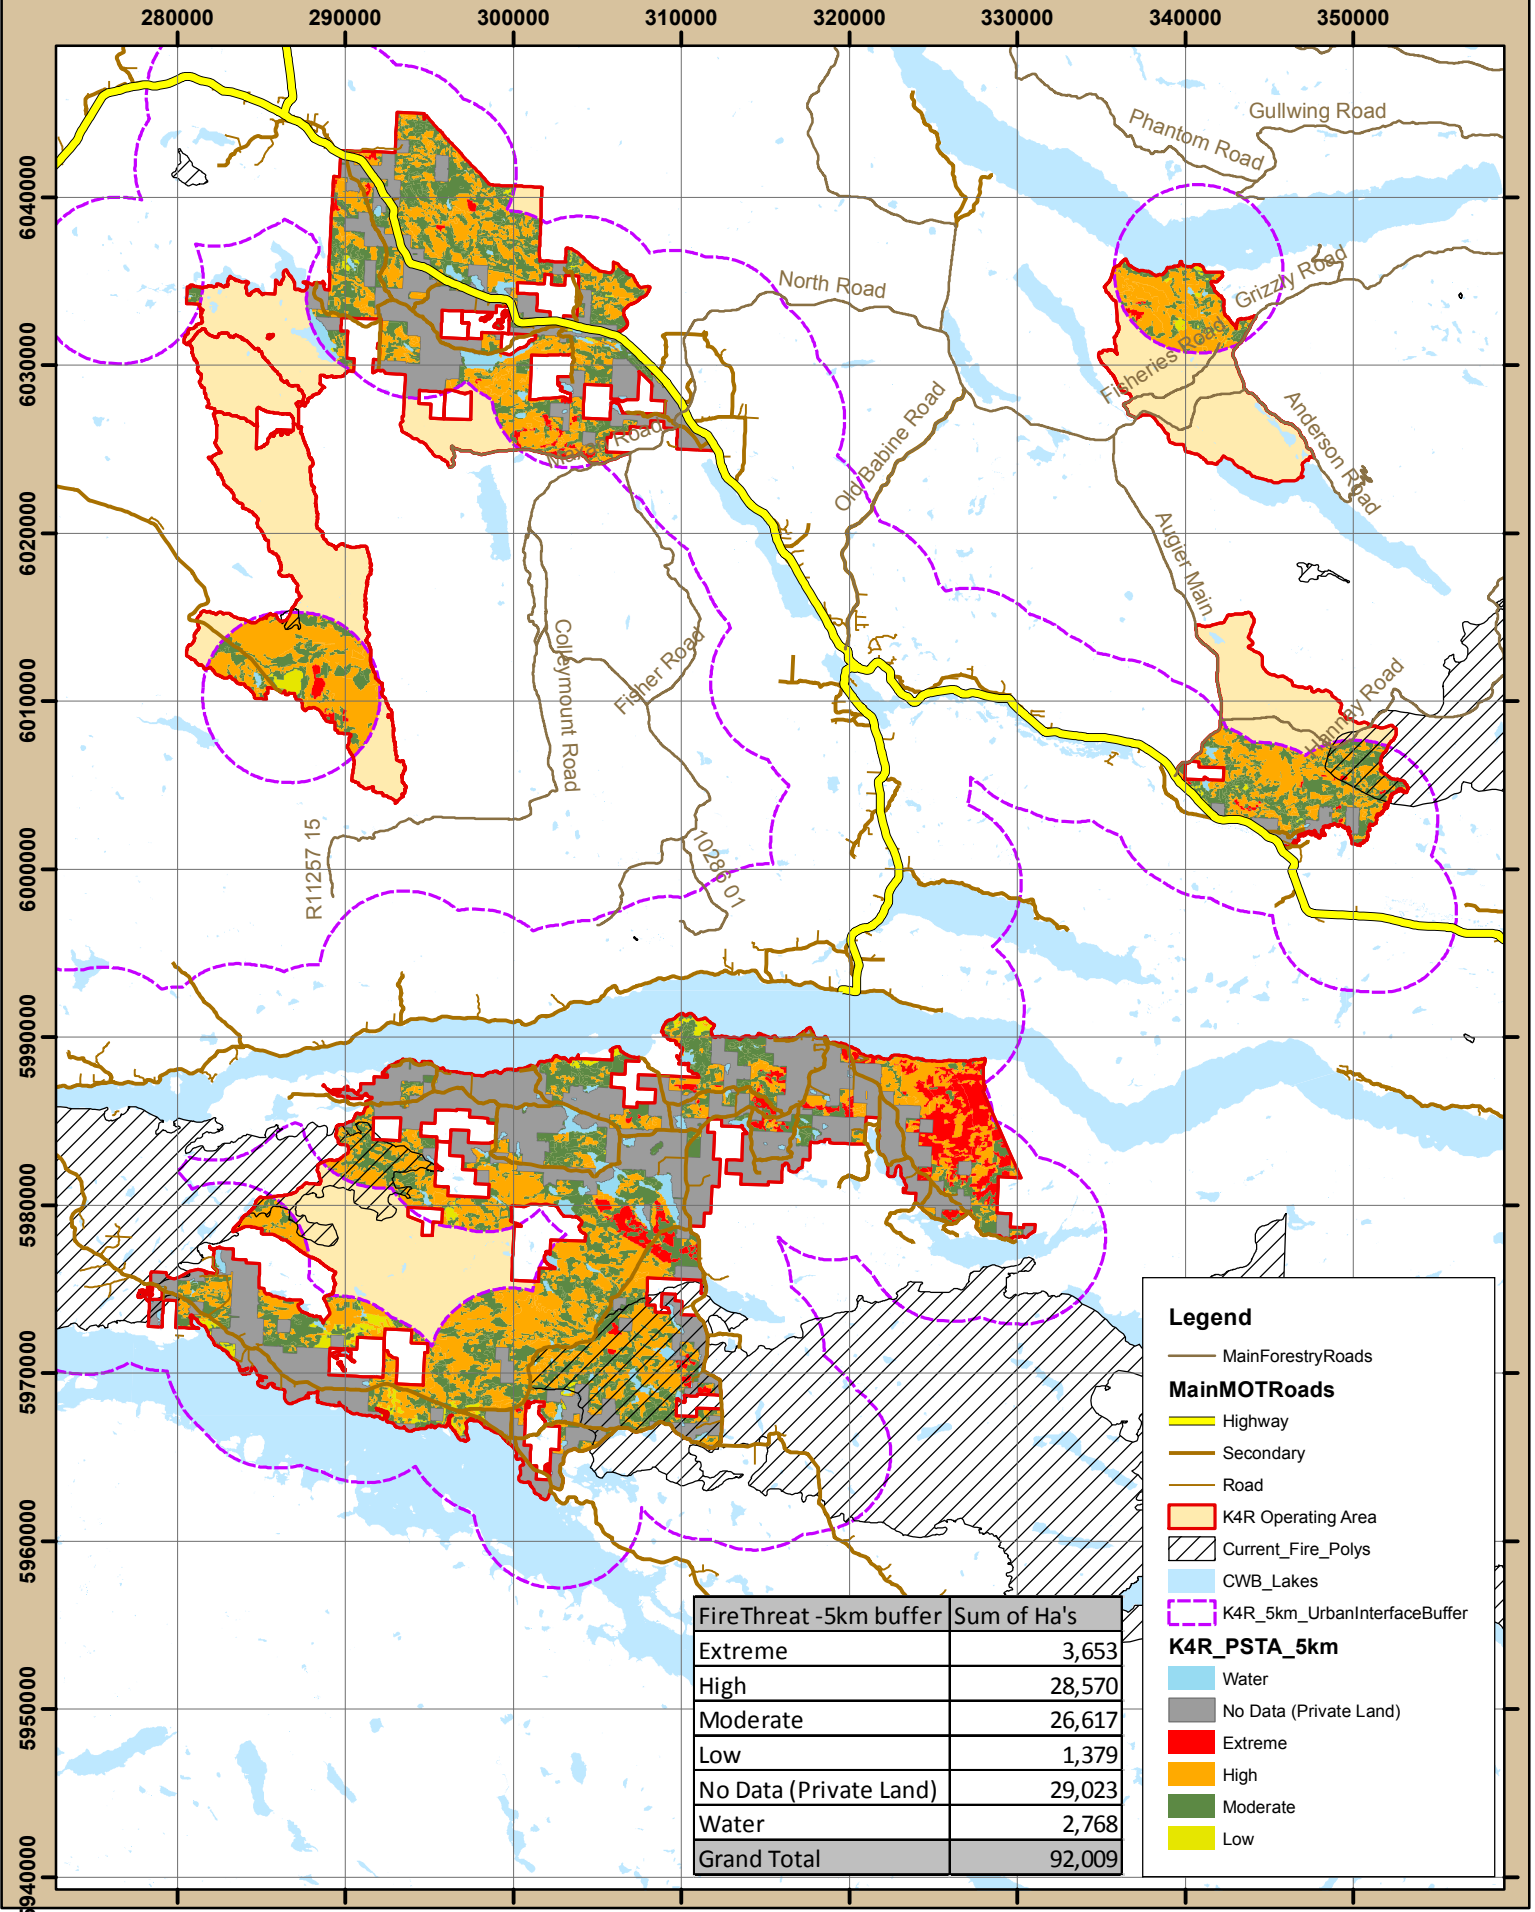

# K4R Fire Threat 5km Buffer

Date: 2018-11-06

1:450,000

FireThreat -5km buffer	Sum of Ha's
Extreme	3,653
High	28,570
Moderate	26,617
Low	1,379
No Data (Private Land)	29,023
Water	2,768
<b>Grand Total</b>	<b>92,009</b>

**Legend**

- MainForestryRoads
- MainMOTRoads**
  - Highway
  - Secondary
  - Road
- K4R Operating Area
- Current\_Fire\_Polys
- CWB\_Lakes
- K4R\_5km\_UrbanInterfaceBuffer
- K4R\_PSTA\_5km**
  - Water
  - No Data (Private Land)
  - Extreme
  - High
  - Moderate
  - Low