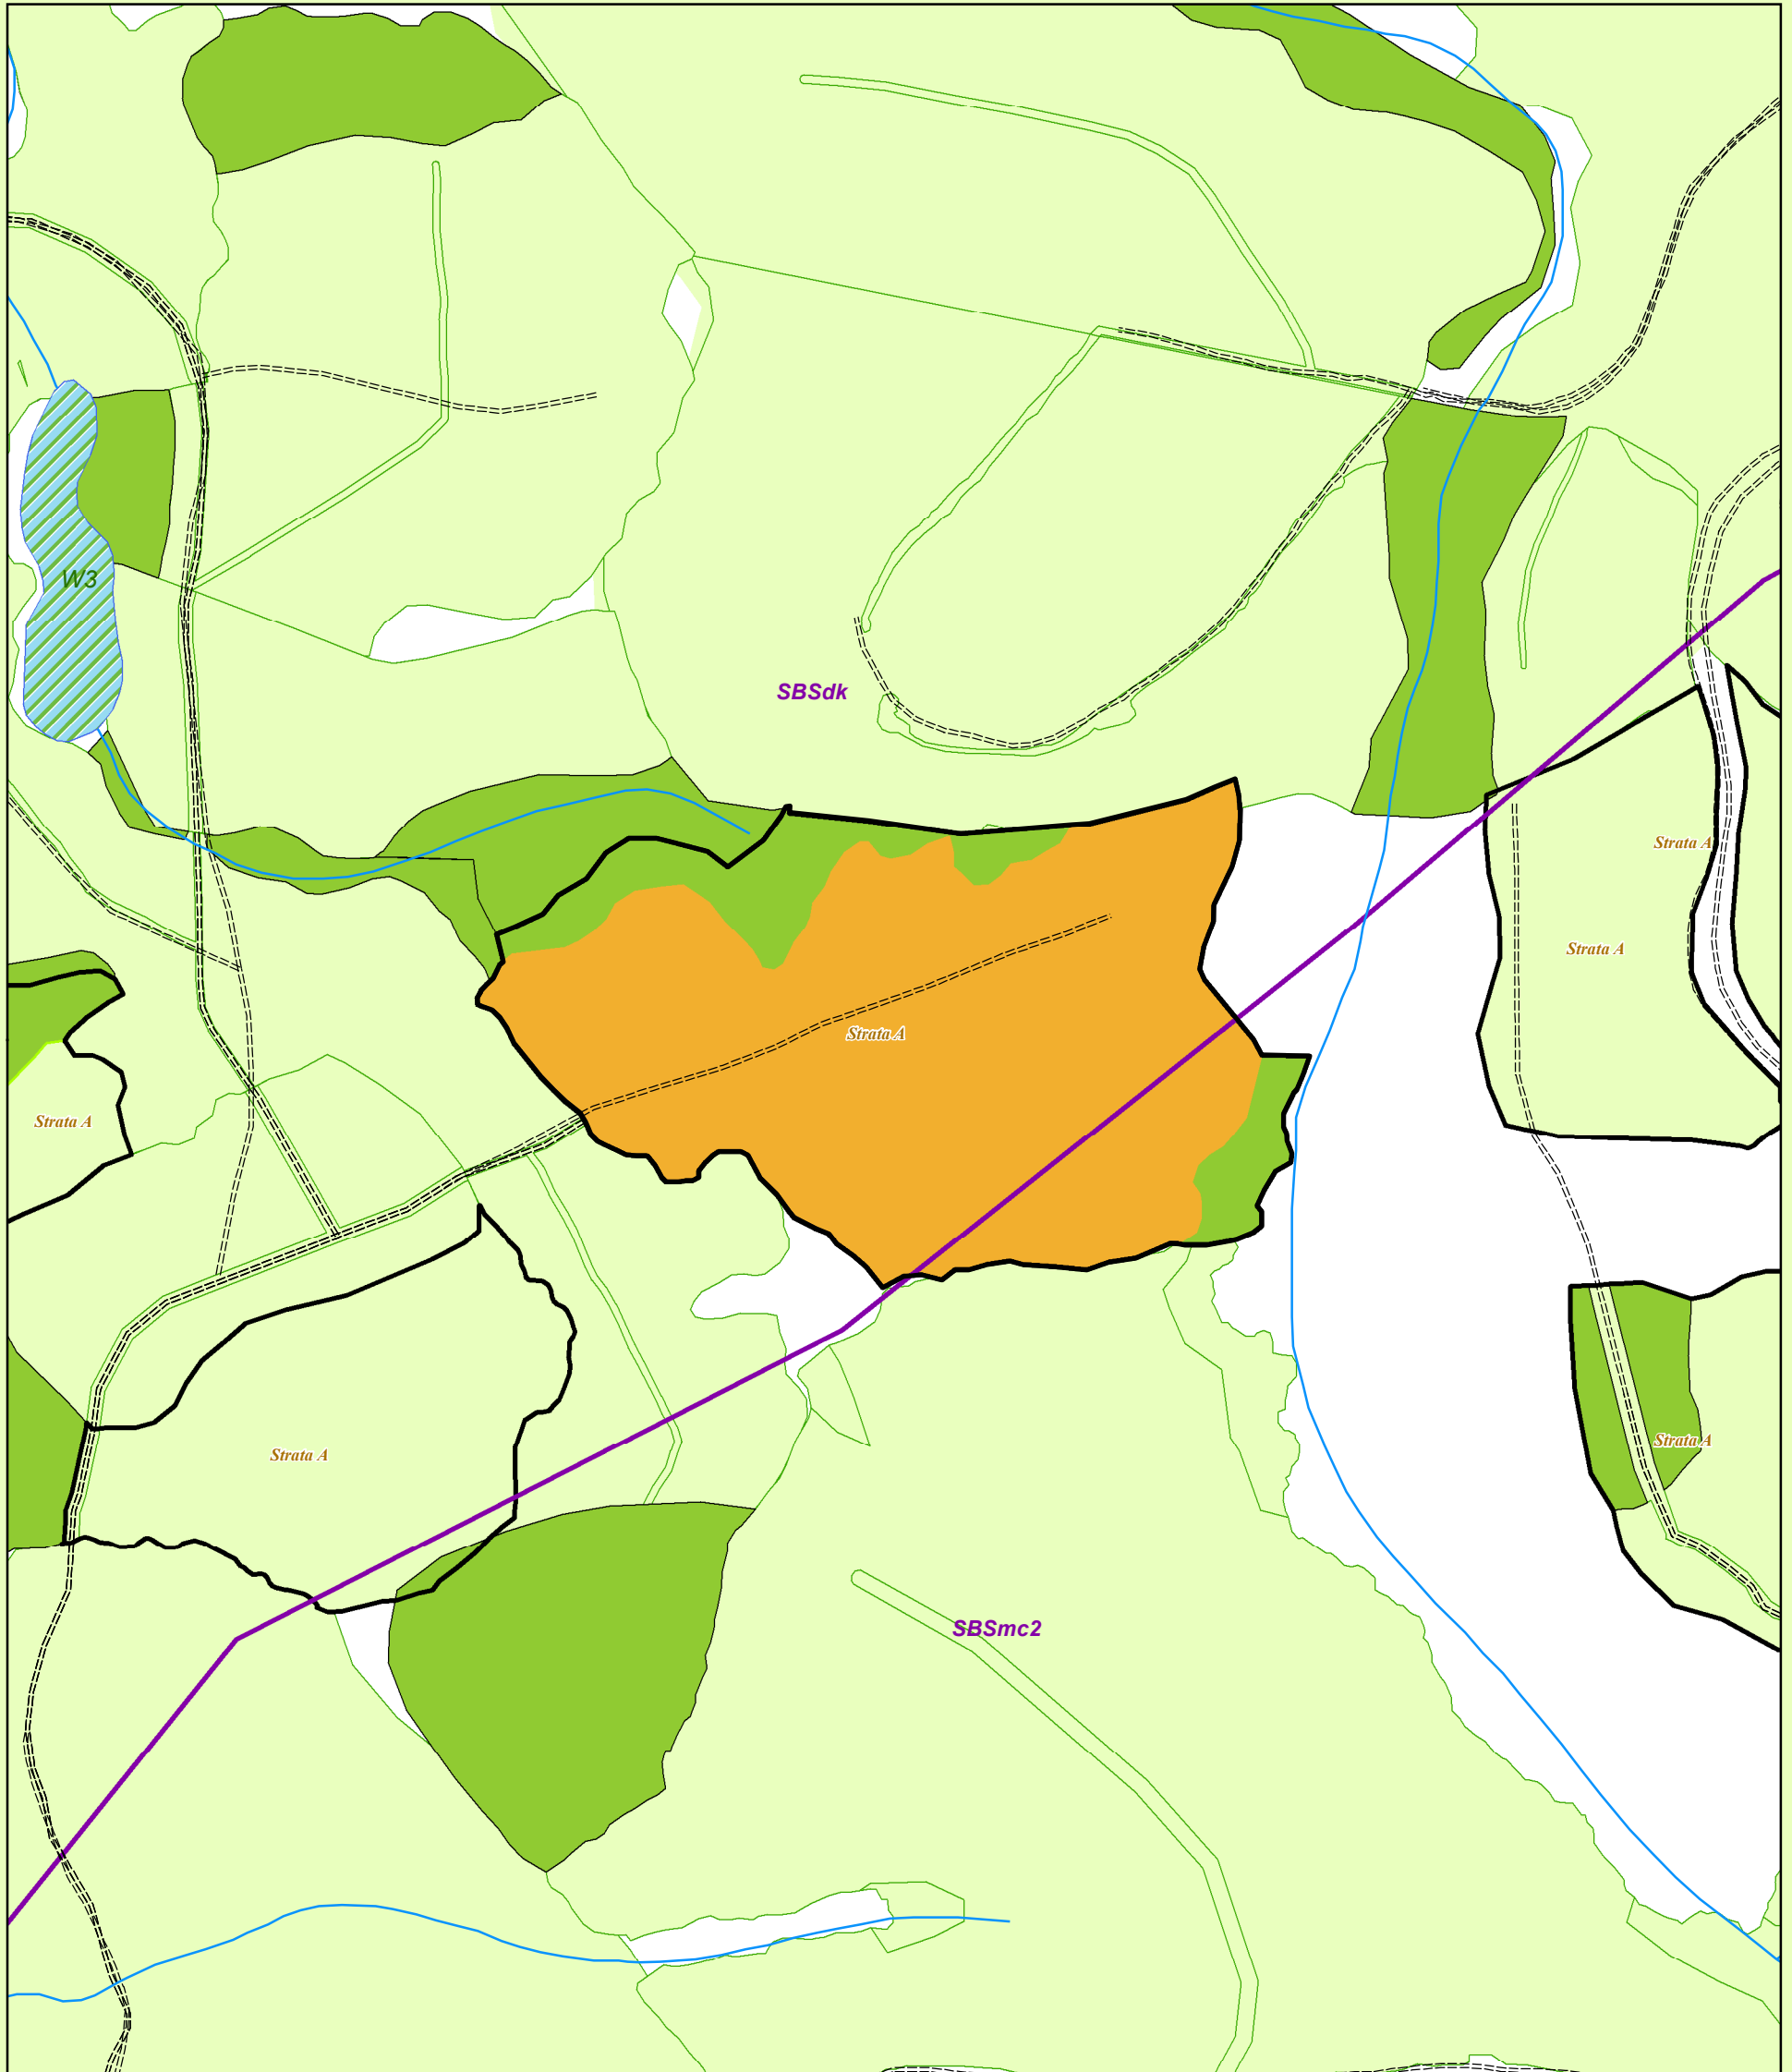

**Legend**

-  Strata Boundaries
-  Treatment Area
-  WTR
-  Streams
-  Other Roads
-  Tenured Roads
-  BEC
-  FTA Cutblocks
-  Silviculture Openings
-  WTRA
-  Opening Boundary
-  Wetlands

# NADINA FIRE: SITE PREPARATION TREATMENT MAP

**OPENING: 093E099 - 884**

Location: Isaac Lake

Region: NIFR

Latitude: 53°56'35"N

District: Nadina

Mapsheet: 093E.099

Longitude: 126°14'03"W

Strata	BEC	Area			Treatment Recommendations	Area
A	SBS dk	12.4	Inv Label	PI90 Sx10 - 13/13 - 3/2 - 15(H) - 8 - 1100(18)	TREATMENT REQUIRED - Site Prep + Fill Plant	12.4
			Silv Label	PI50 Sx50 - 13/13 - 3/2 - 15(H) - 500(18)		
WTR		2.1				
NPNat		0.0				
NPUnn		0.0				
<b>Total Area Surveyed</b>		<b>14.5</b>				