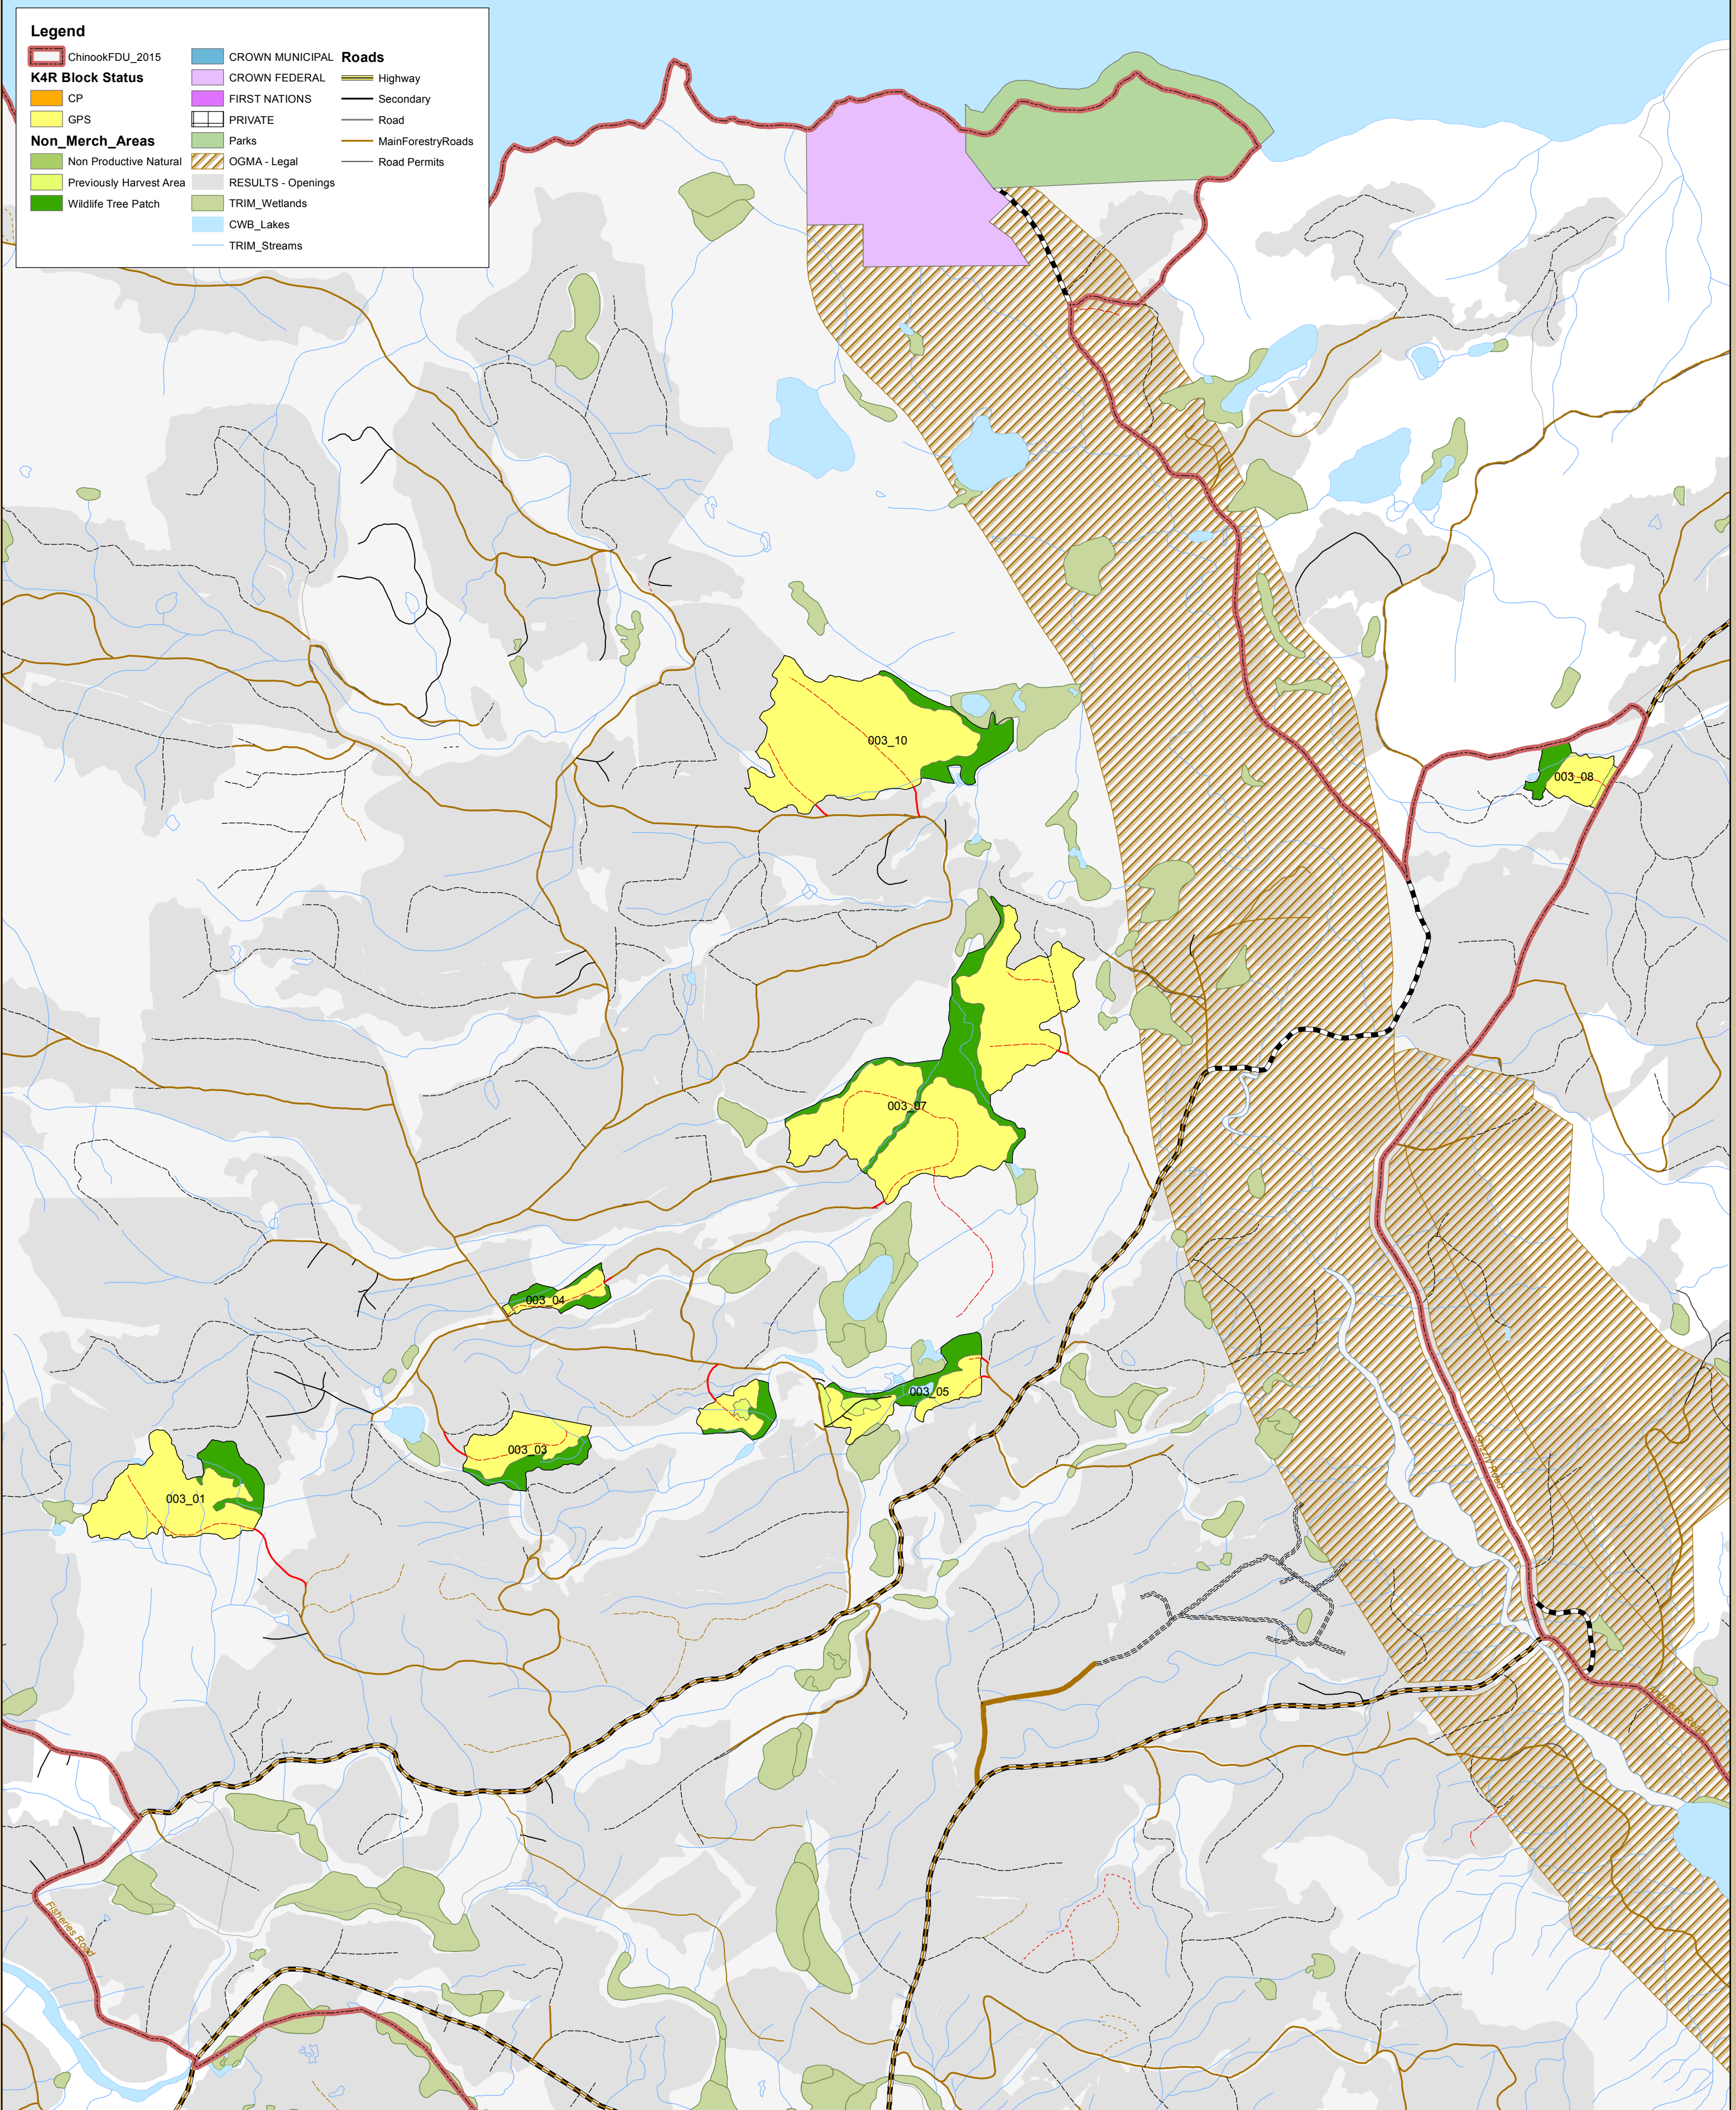

K4R Overview of Blocks: December 2016

1:20,000

Date: 13/12/2016

GRIZZLY AREA - Native Logging and Paulson's

Map 4

Legend

ChinookFDU_2015	CROWN MUNICIPAL	Roads
K4R Block Status	CROWN FEDERAL	Highway
CP	FIRST NATIONS	Secondary
GPS	PRIVATE	Road
Non_Merch_Areas	Parks	MainForestryRoads
Non Productive Natural	OGMA - Legal	Road Permits
Previously Harvest Area	RESULTS - Openings	
Wildlife Tree Patch	TRIM_Wetlands	
	CWB_Lakes	
	TRIM_Streams	