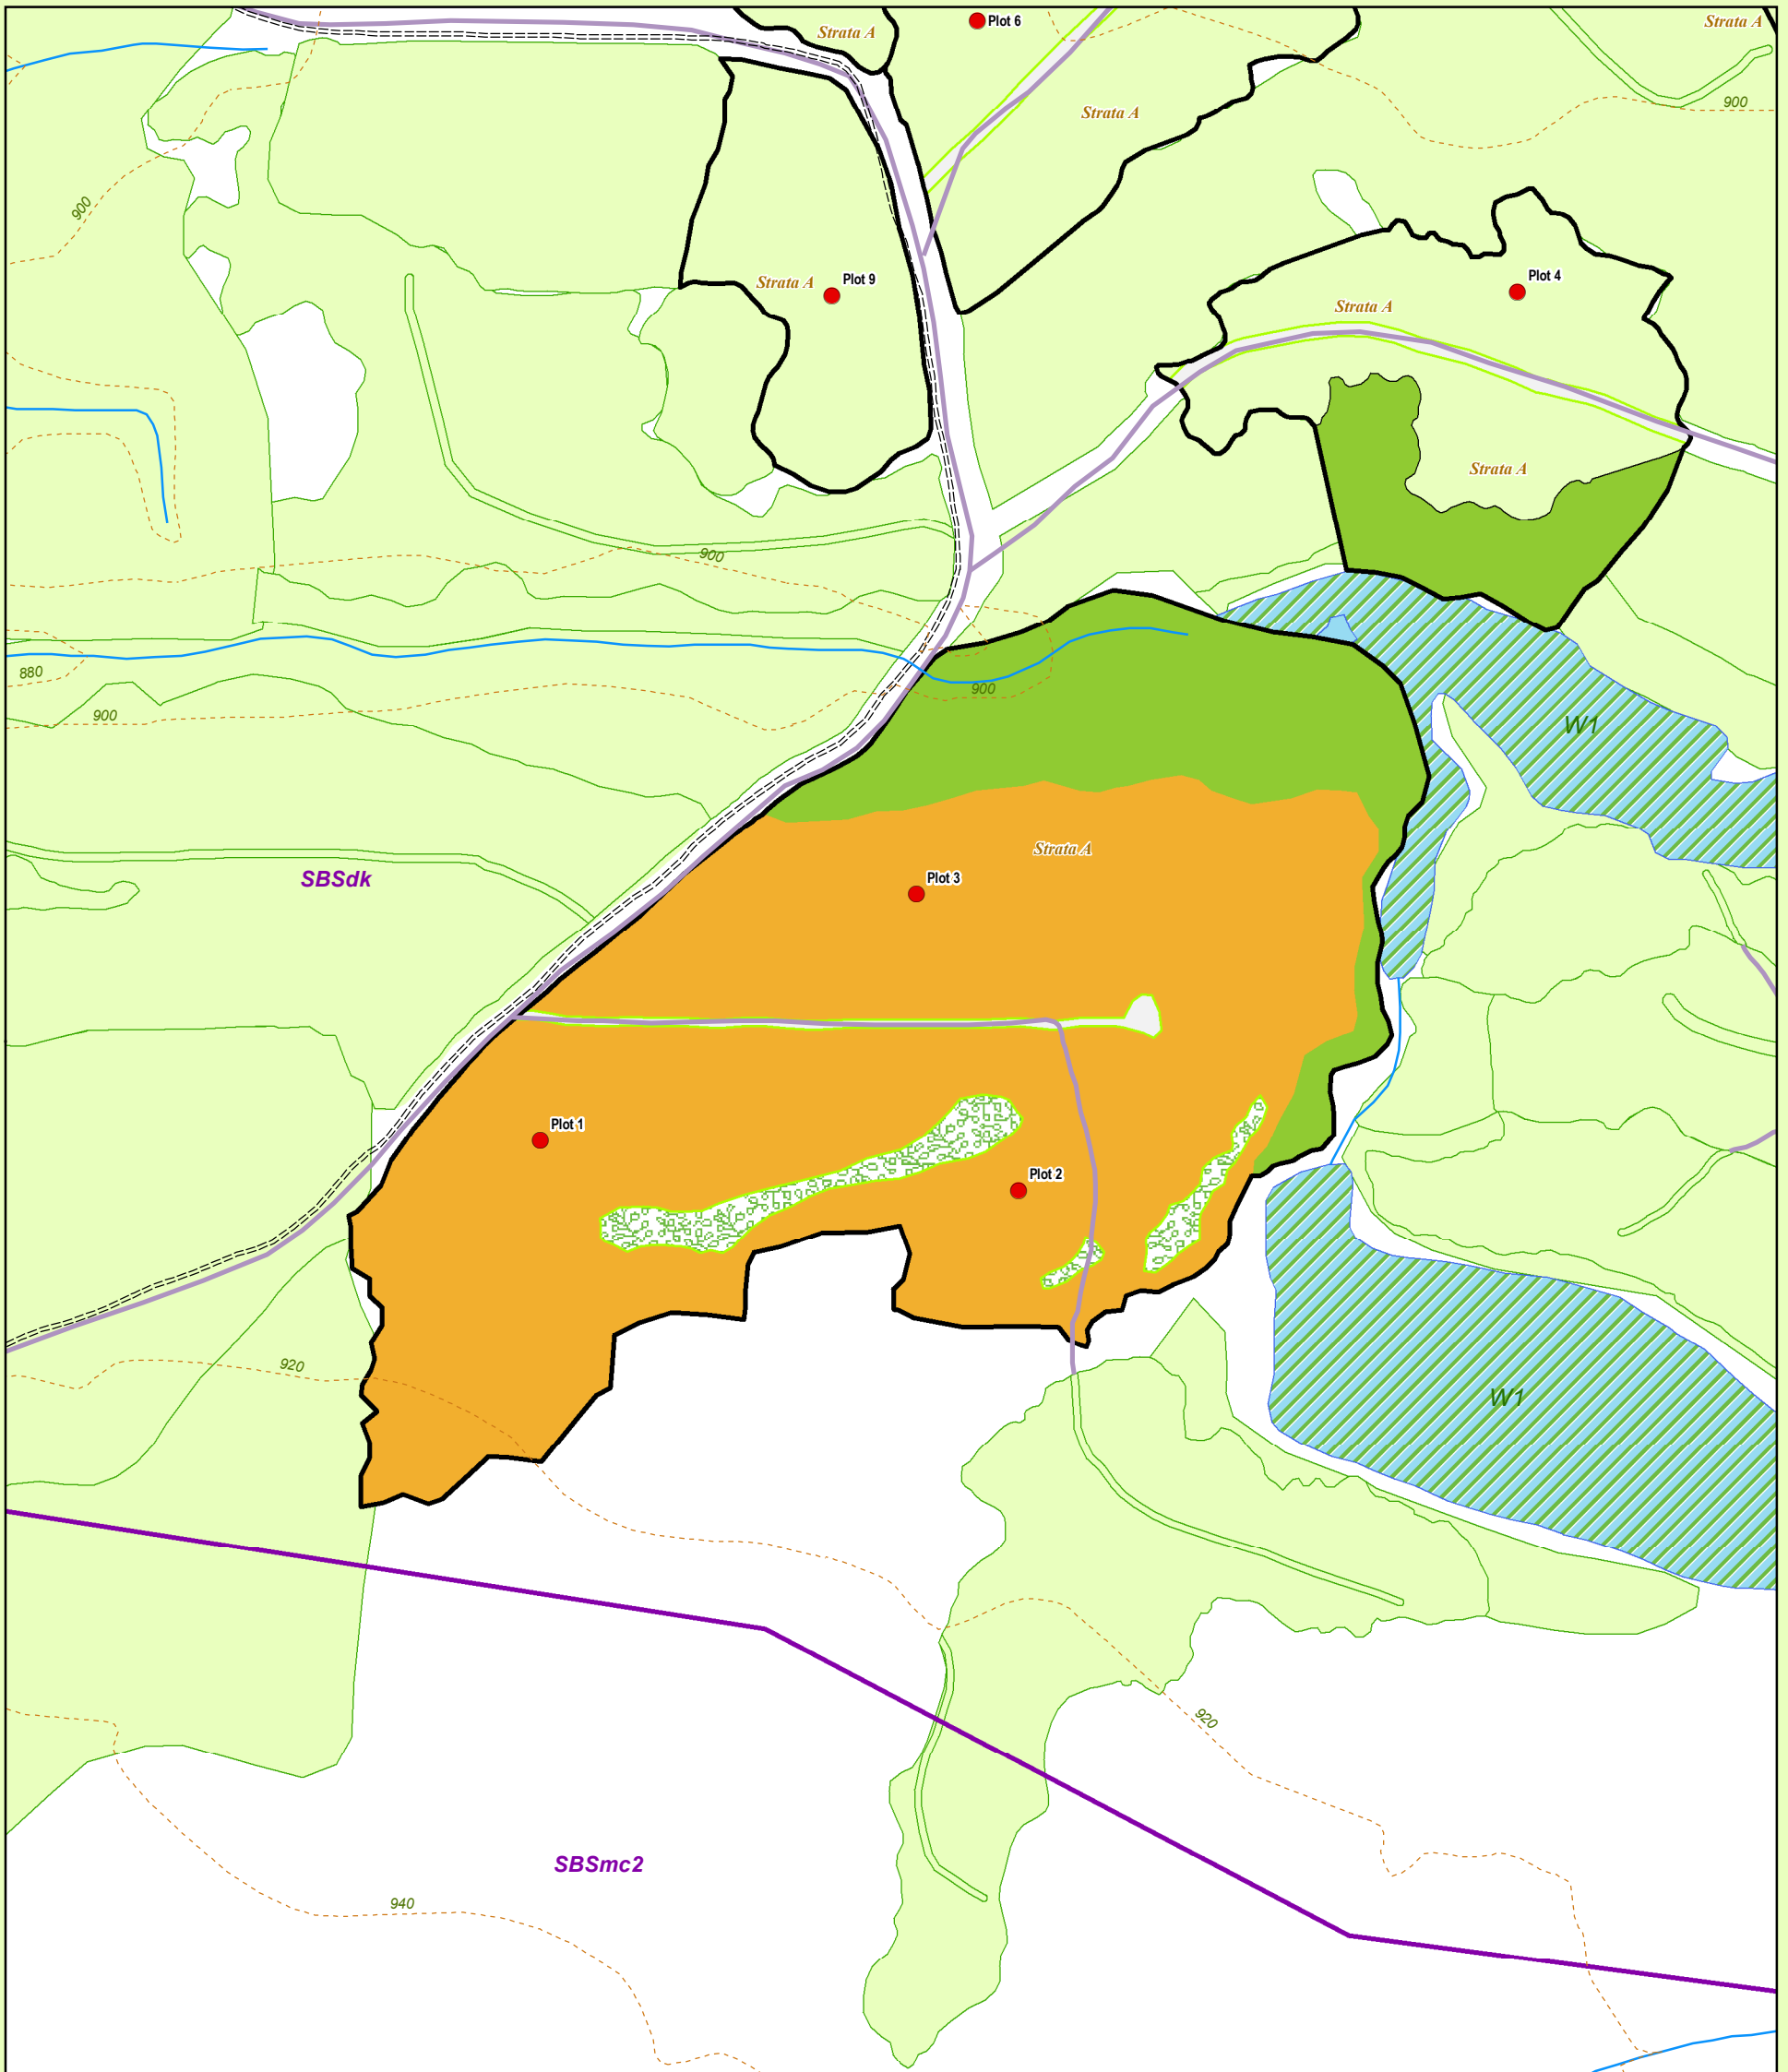

# NADINA FIRE: SITE PREPARATION TREATMENT MAP

## OPENING: 093E099 - 637

Location: Taltarose  
District: Nadina

Region: NIFR  
Mapsheet: 093E.099

Latitude: 53°57'05"N  
Longitude: 126°11'51"W

- Legend**
- Strata Boundaries
  - Treatment Area
  - Non\_Merch\_Areas**
  - Strata**
  - NPNAT
  - NPUNN
  - WTR
  - Survey Plots
  - contours
  - Streams
  - Other Roads
  - Tenured Roads
  - BEC
  - Silviculture Openings
  - Opening Boundary
  - Lakes
  - Wetlands

Strata	BEC	Area	Treatment Recommendations	Area	
A	SBS dk	21.0	Inv Label PI100 (Sx) - 15 - 5 - 14(O) - 10 - 800(18)	TREATMENT REQUIRED - Site Prep	21.0
			Silv Label PI100 (Sx) - 15 - 5 - 14(O) - 200(18)		
WTR		5.3			
NPNat		1.1			
NPUnn		0.3			
<b>Total Area Surveyed</b>		<b>27.7</b>			