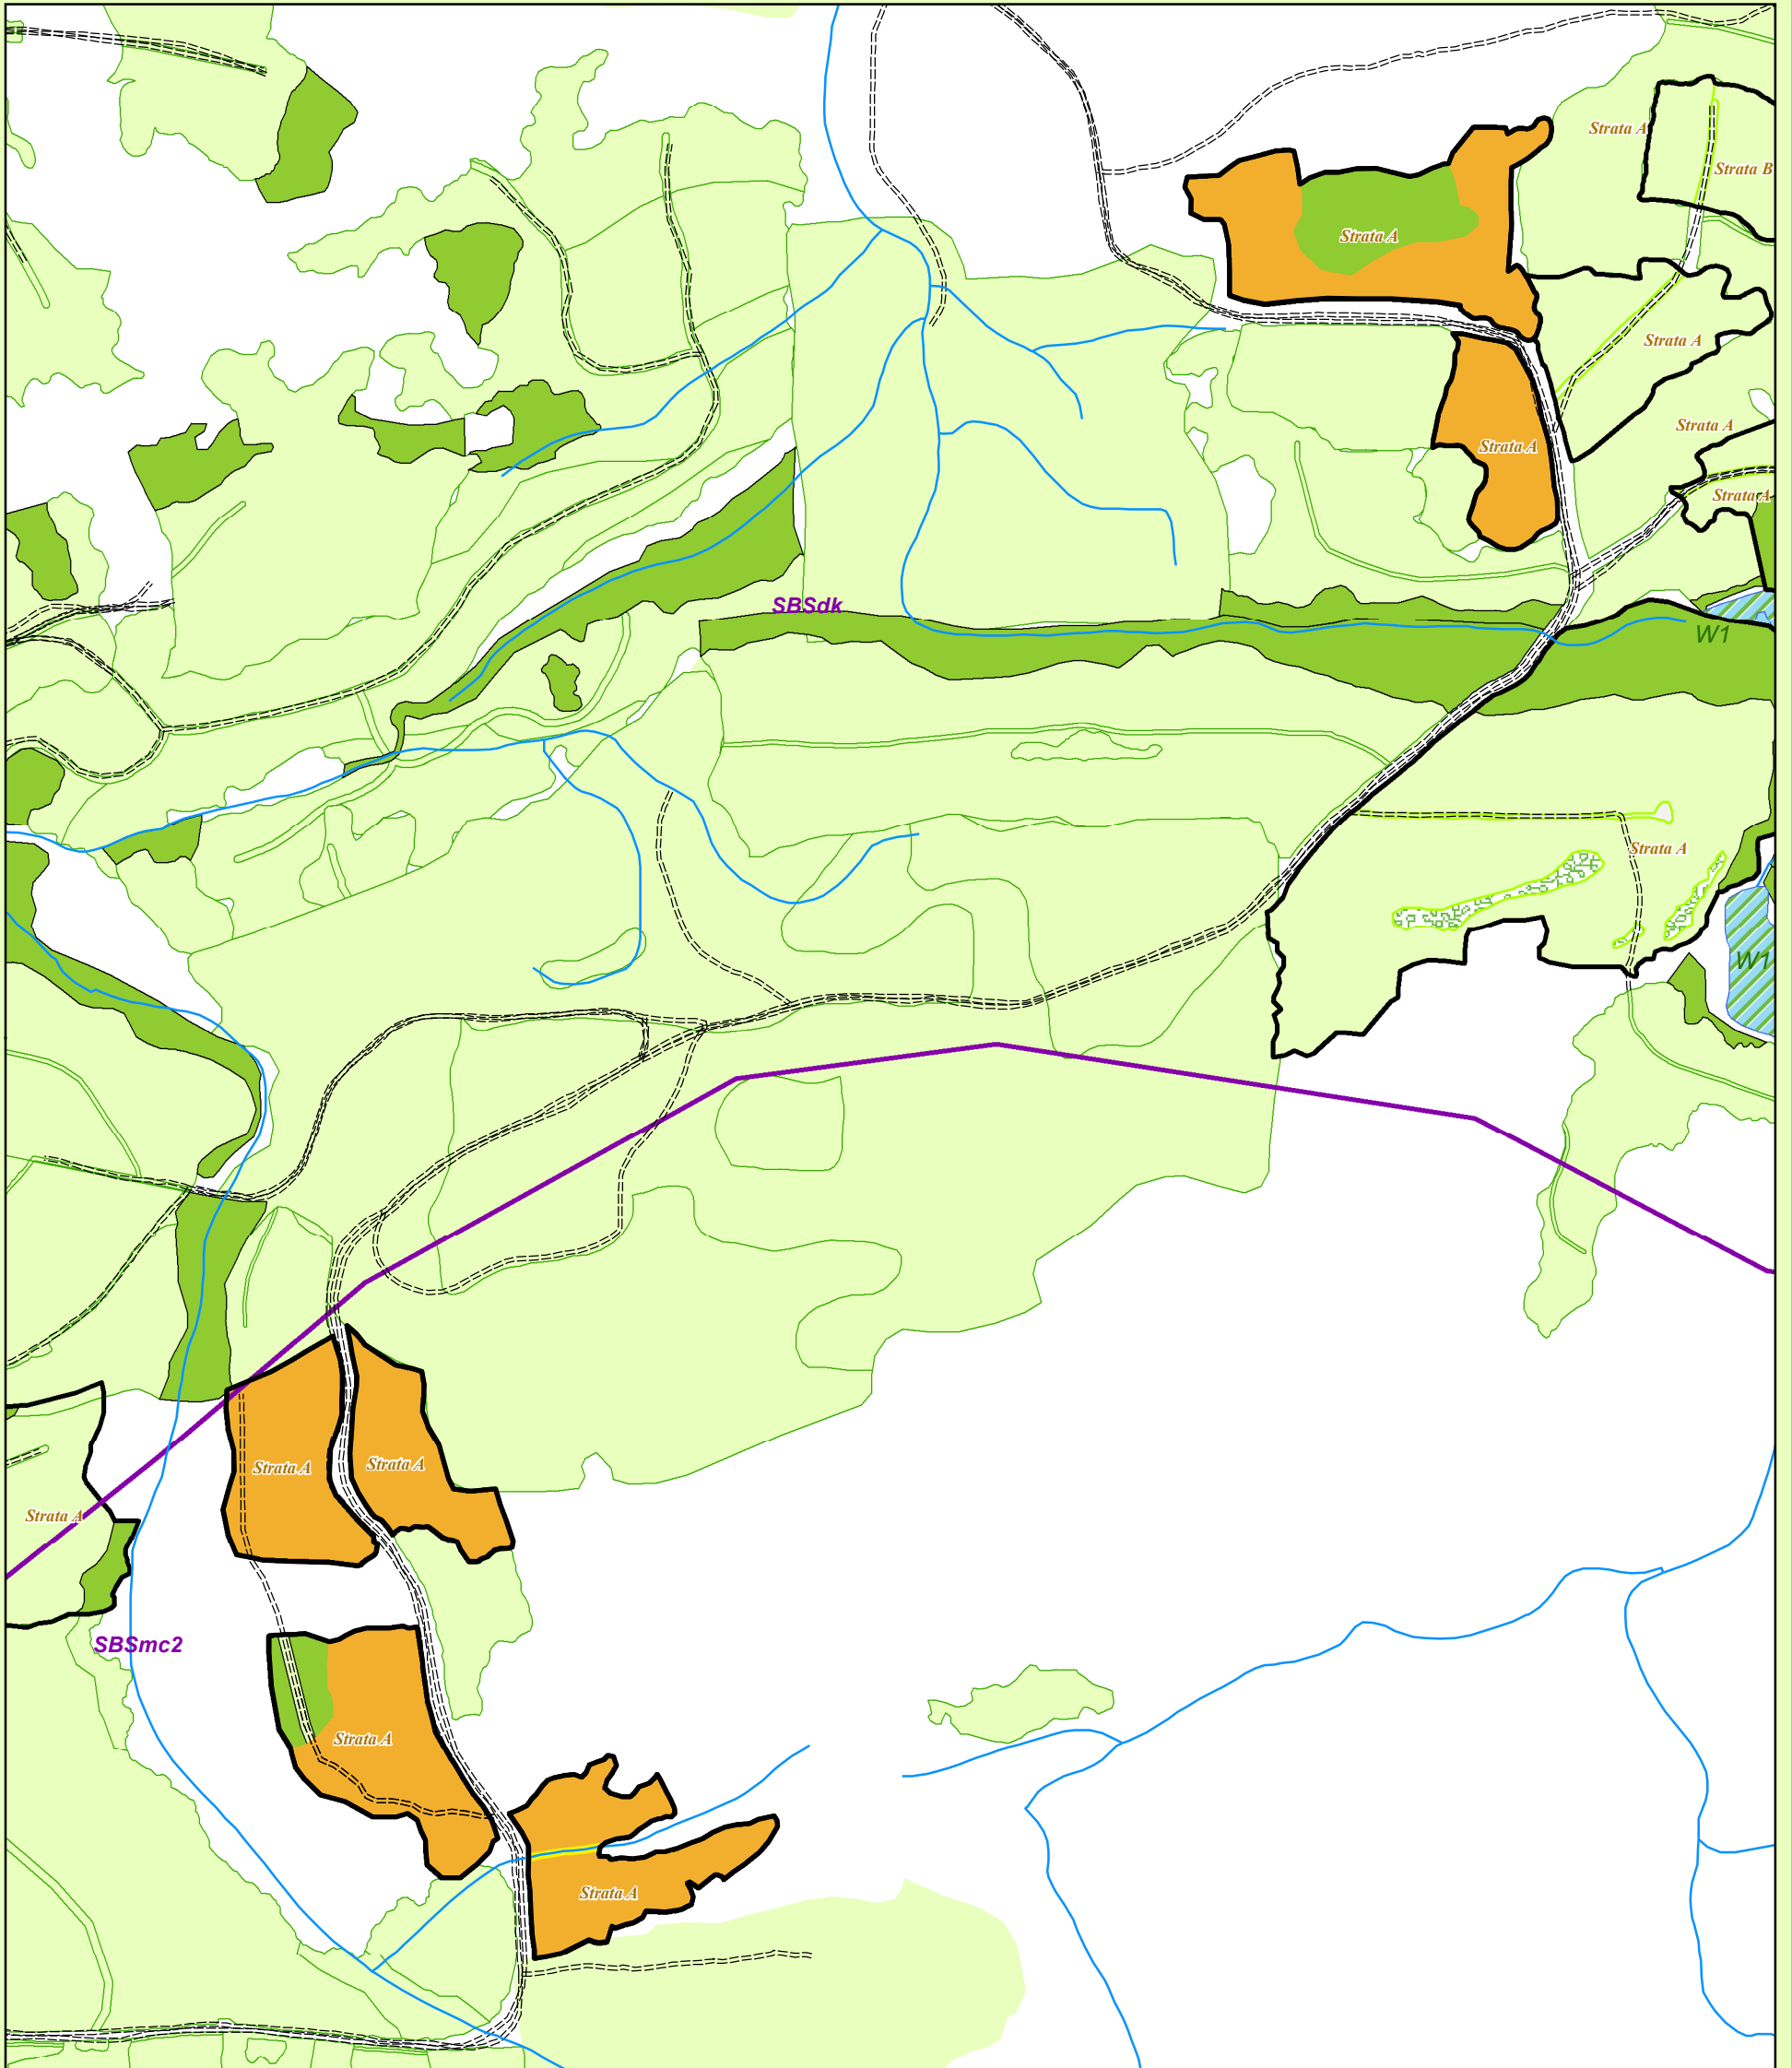

NADINA FIRE: SITE PREPARATION TREATMENT MAP

OPENING: 093E099 - 923

Location: Isaac Lake
District: Nadina

Region: NIFR
Mapsheet: 093E.099

Latitude: 53°56'57"N
Longitude: 126°12'39"W

Legend

- MFZ
- Strata Boundaries
- Treatment Area
- NPNAT
- NPUNN
- WTR
- Streams
- Other Roads
- Tenured Roads
- BEC
- Silviculture Openings
- WTRA
- Opening Boundary
- Lakes
- Wetlands

Strata	BEC	Area	Inv Label		Treatment Recommendations	Area
A	SBS mc2	28.6	PI50 Sx50 - 12/6 - 3/1 - 16(H) - 2 - 600(18)		TREATMENT REQUIRED - Site Prep	28.6
			PI50 Sx50 - 12/6 - 3/1 - 16(H) - 100(18)			
WTR		3.9				
NPNat		0.0				
NPUnn		0.0				
Total Area Surveyed		32.5				