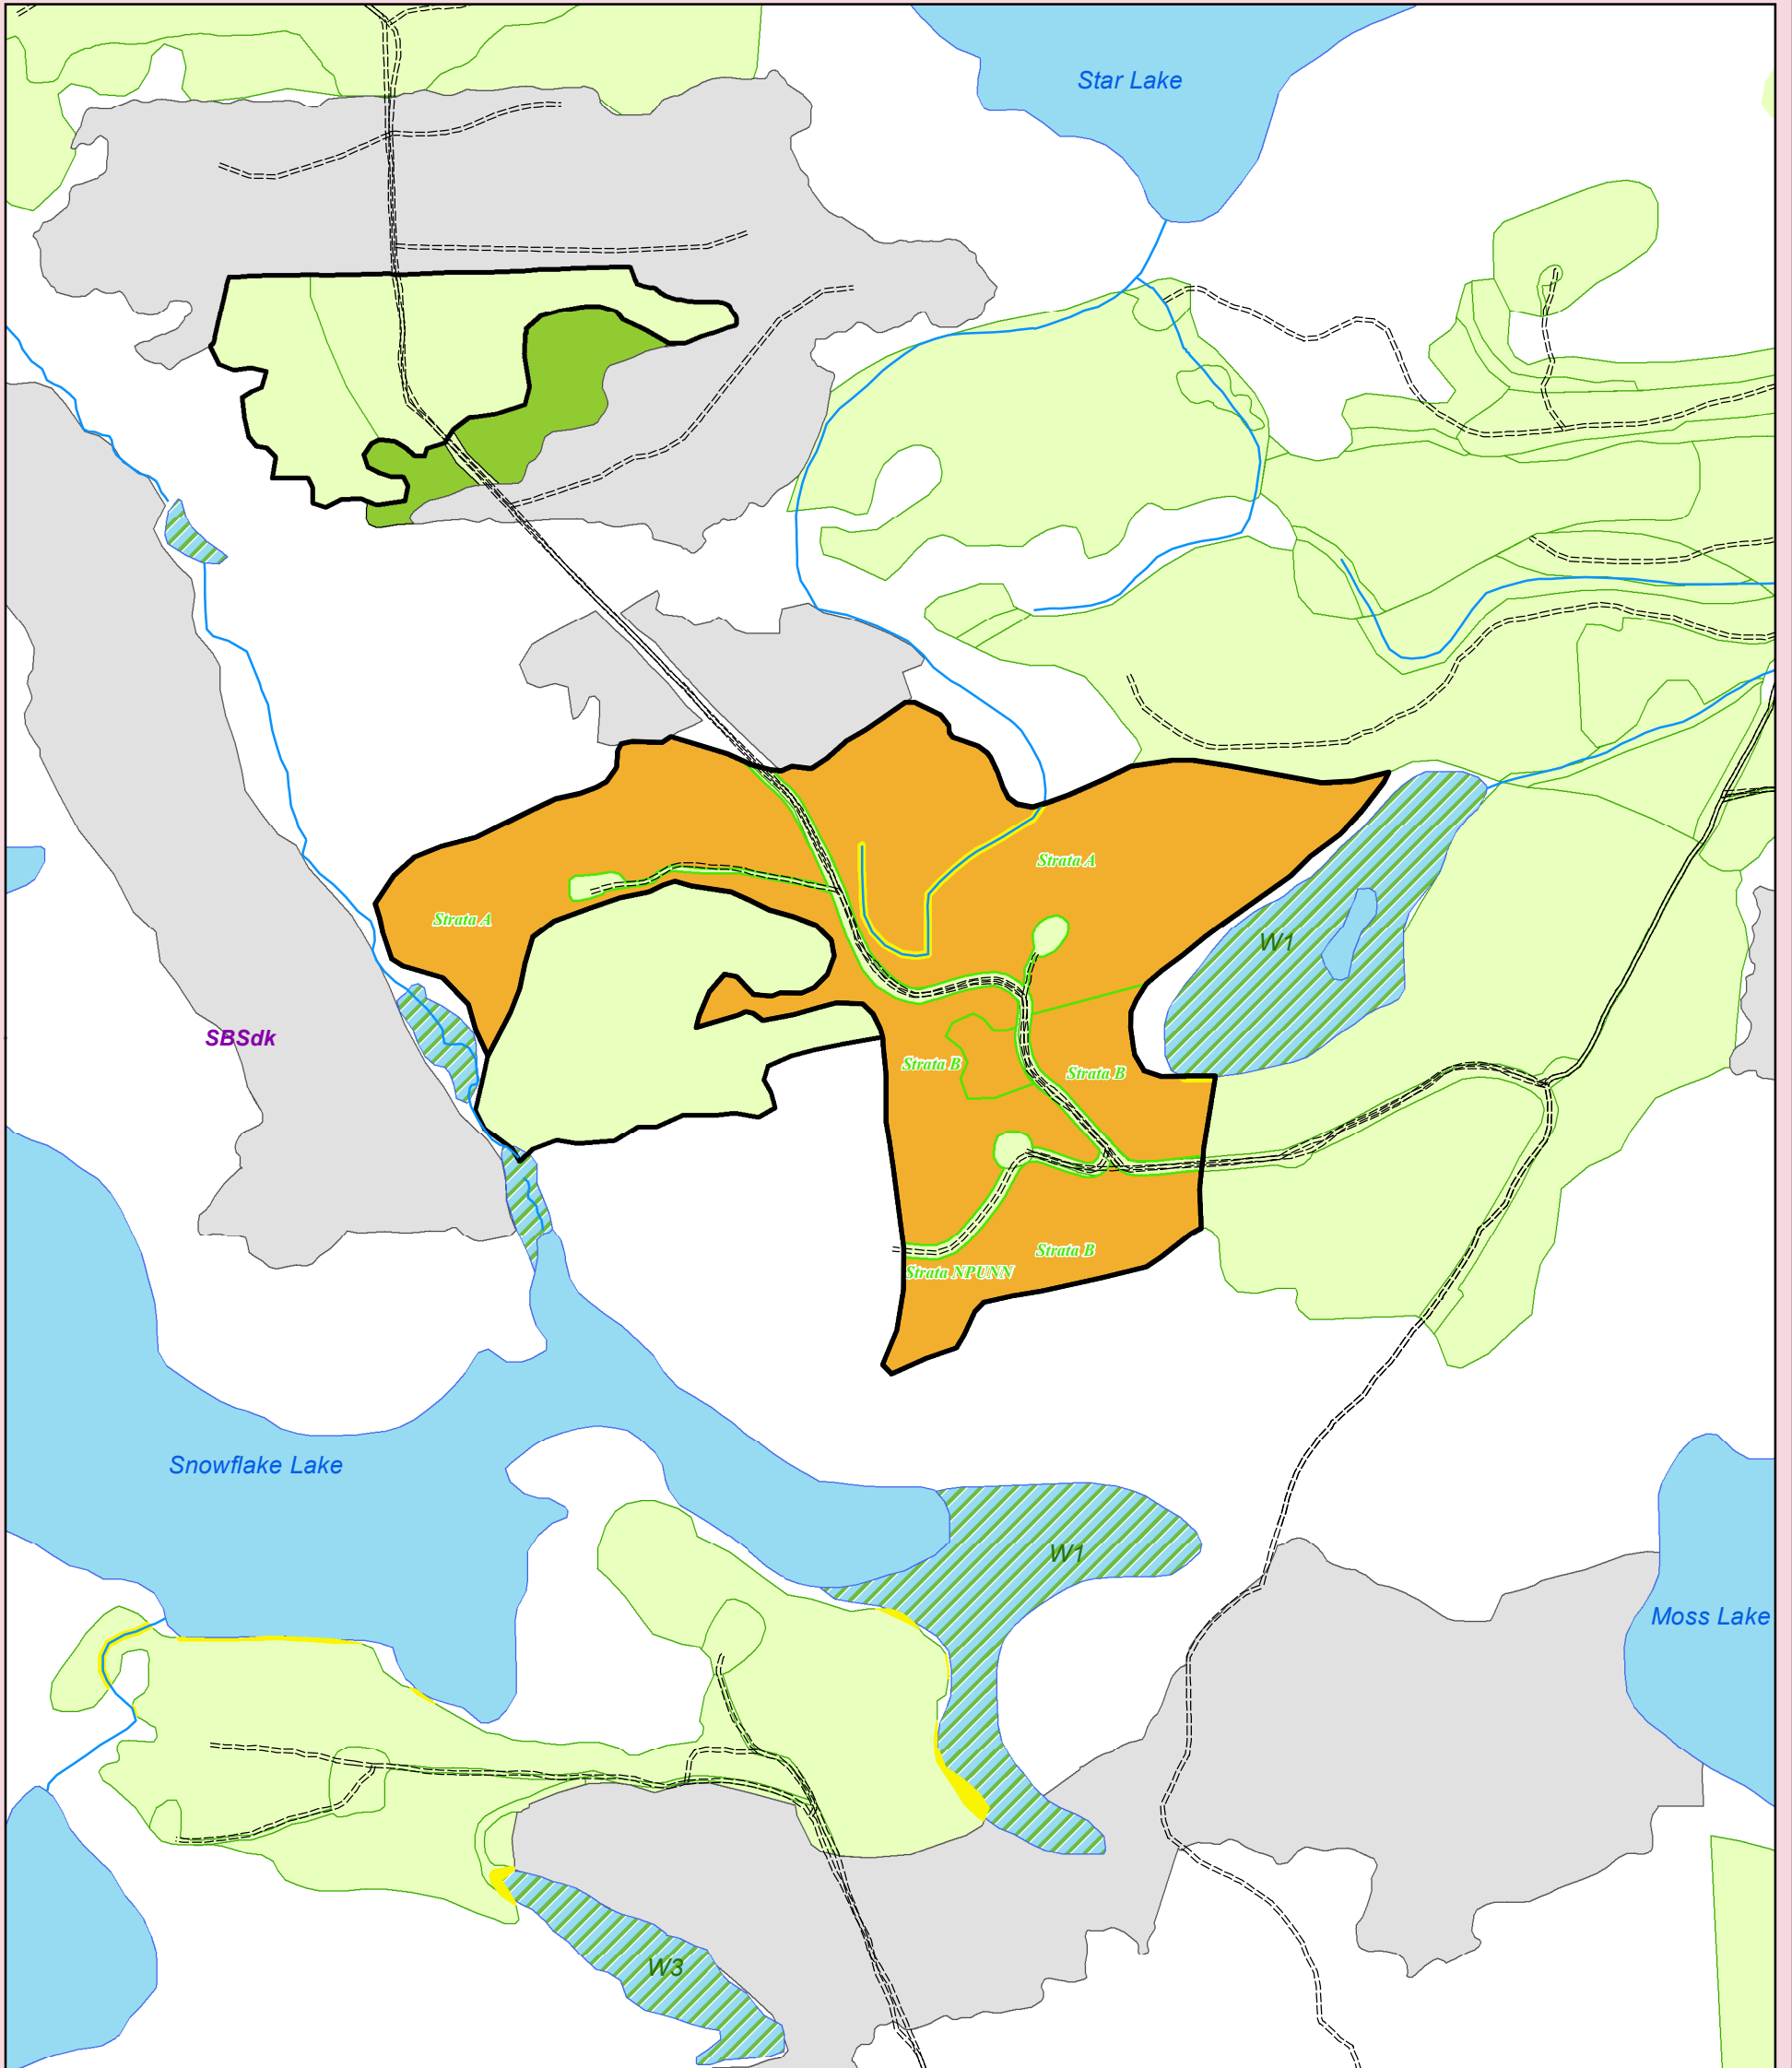

Legend

- Streams
- Other Roads
- Tenured Roads
- Strata Boundaries
- BEC
- MFZ
- Plant Area
- FTA Cutblocks
- Silviculture Openings
- WTRA
- Opening Boundary
- Lakes
- Wetlands

VERDUN FIRE: K4R PLANTING MAP

OPENING: 093F081 - 12 --- Opening ID: 1713080

Location: Star Lake
District: Nadina

Region: NIFR
Mapsheet: 093F081

Latitude: 53°50'26"N
Longitude: 125°54'26"W

Strata	BEC	Area	Inv Label	NSR PL	Treatment	Area
A	SBS dk	39.2	Inv Label	NSR PL	Plant	39.2
			Silv Label	NSR PL		
B	SBS dk	10.8	Inv Label	PI98Sx2-27-10.5-19.5(I)-25cc-2000(20)	NO TREATMENT REQUIRED	0.0
			Silv Label	PL100 (SX) - 27 - 10.5 - 19.5(I) - 1200(20)		
NPNat		0.0				
NPUnn		3.6				
Total Area Surveyed		53.6				

Date: 2020-03-26

Free Growing Forestry Ltd.

PO Box 510, 135 1st Ave P: 250 692-3443
Burns Lake, BC F: 250 692-3464
V0J 1E0 E: loretta.johnson@freegrowing.ca

0 50 100 200 300 400 Meters

1:10,000