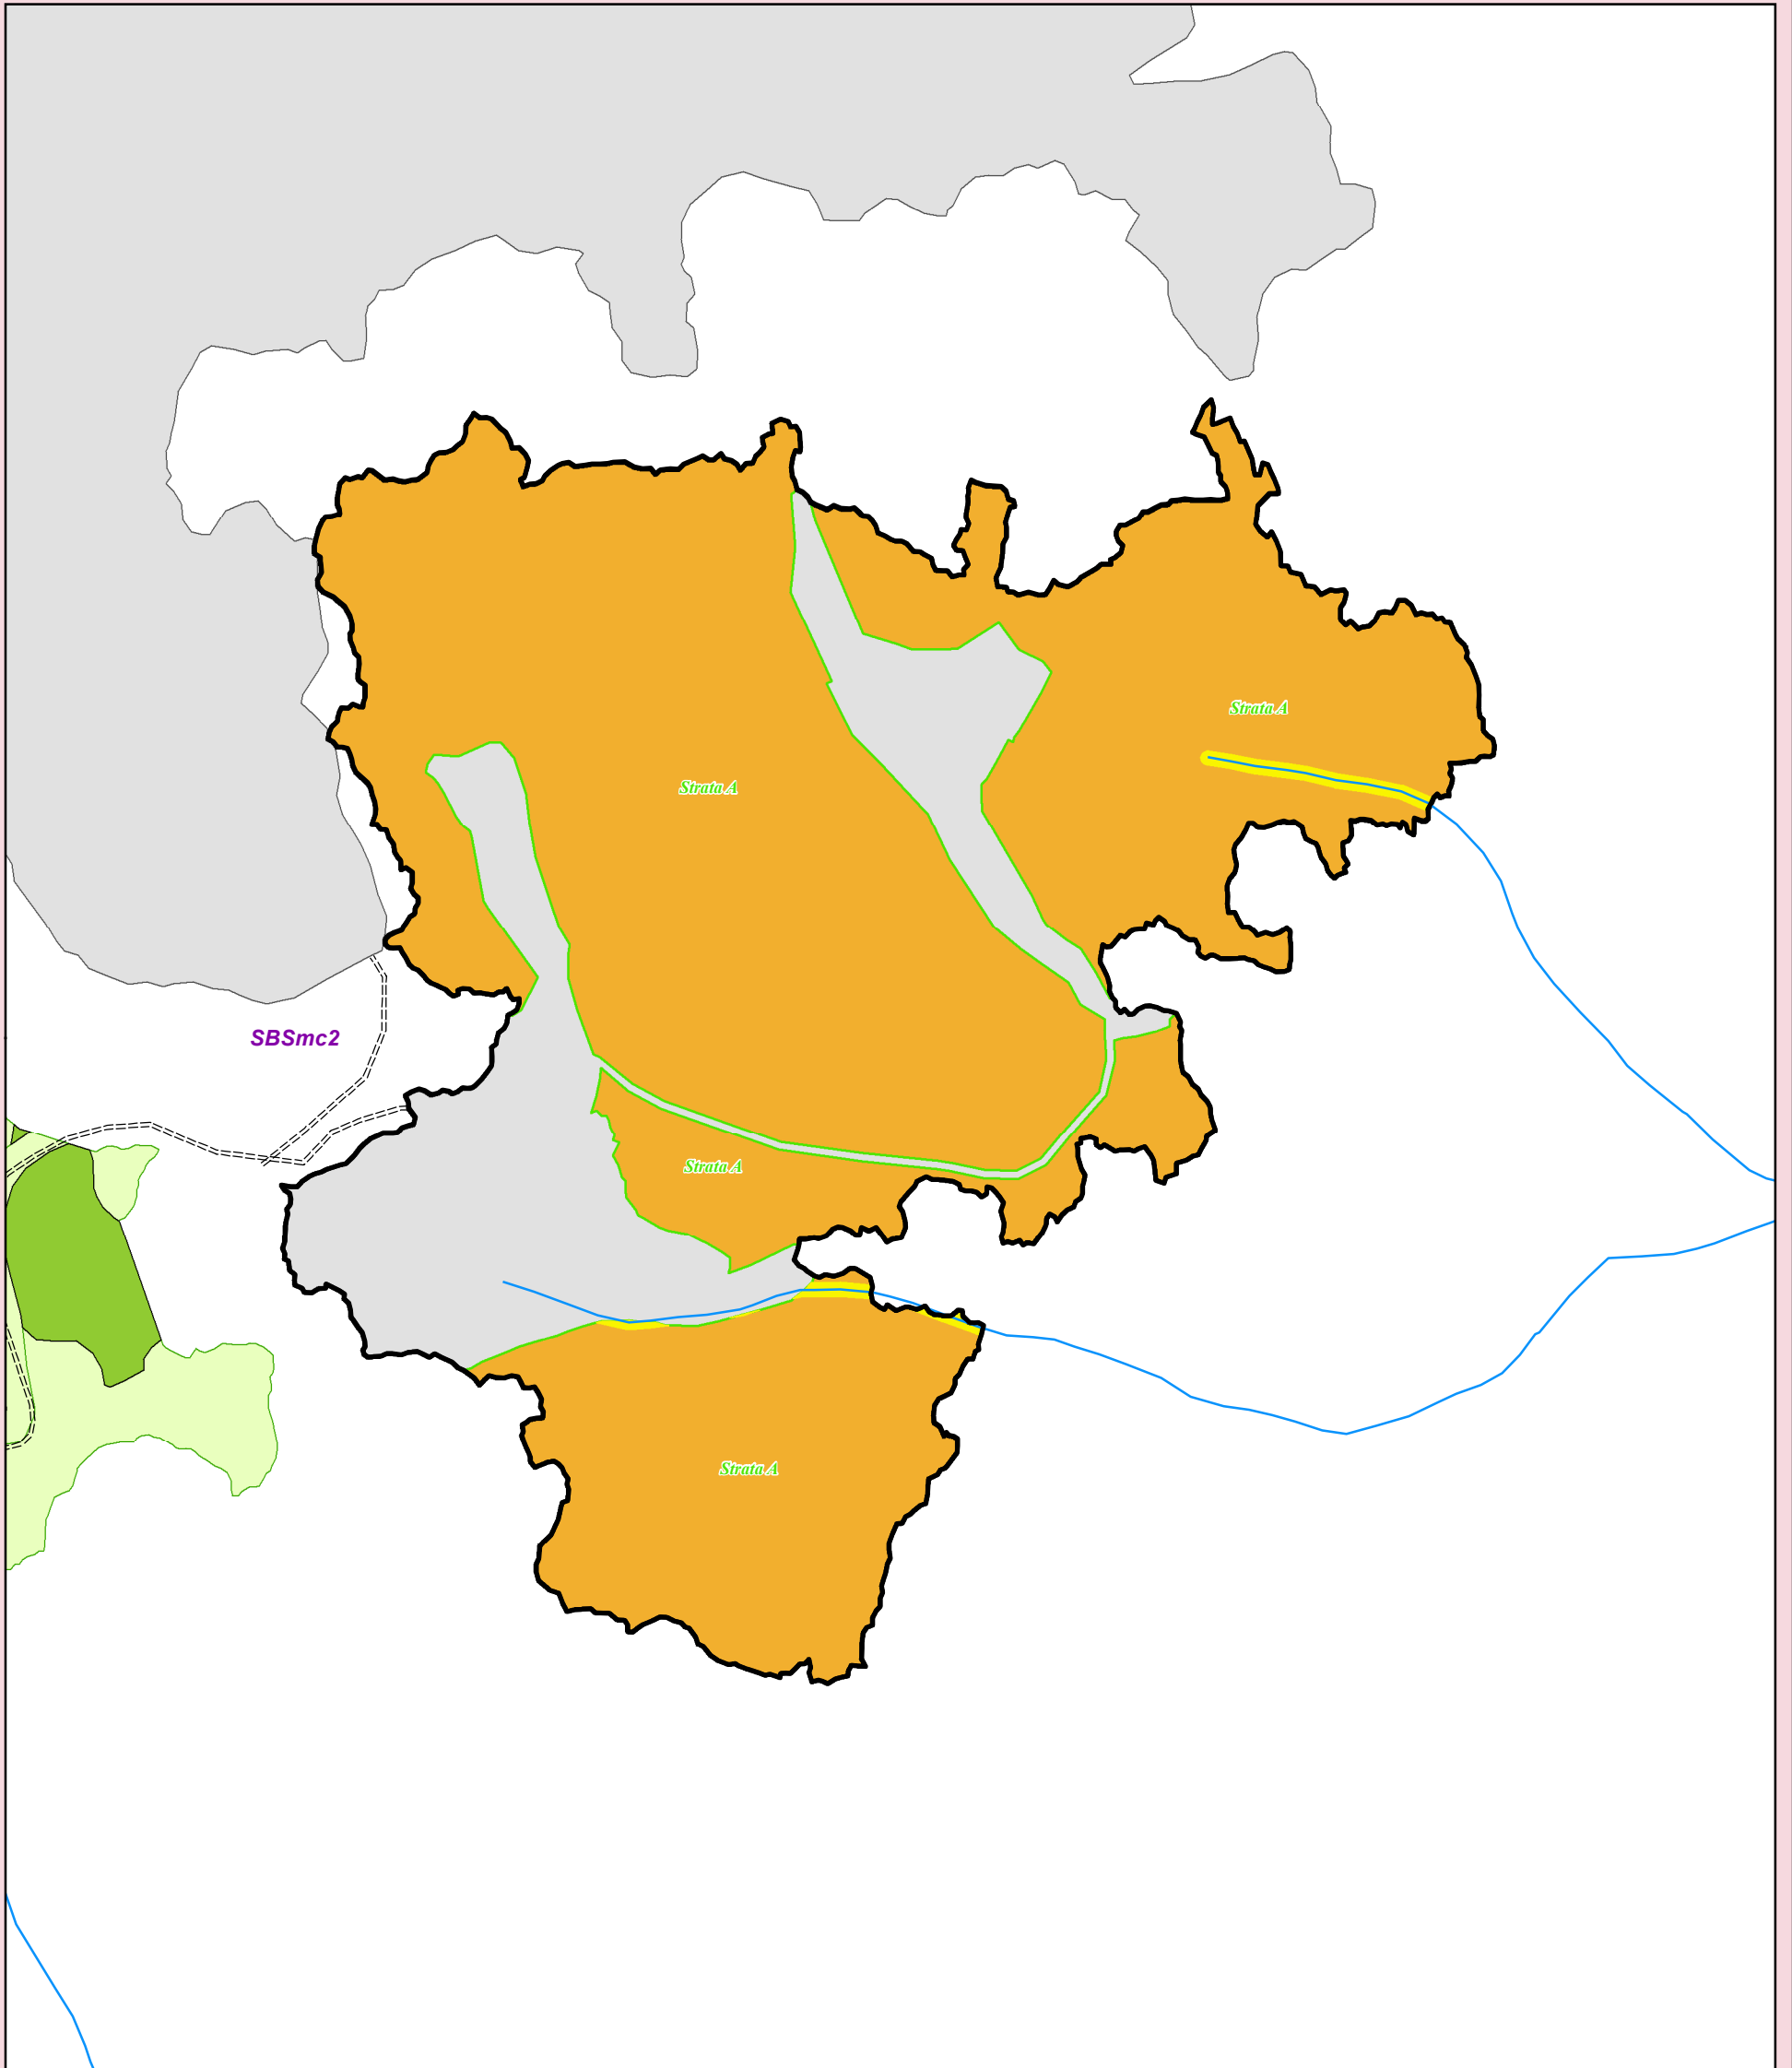

Legend

- Streams
- Tenured Roads
- Strata Boundaries
- BEC
- MFZ
- Plant Area
- FTA Cutblocks
- Silviculture Openings
- WTRA
- Opening Boundary

VERDUN FIRE: K4R PLANTING MAP

OPENING: 093F081 - 138 --- Opening ID: 1713092

Location: Snowflake Lake FSR
District: Nadina

Region: NIFR
Mapsheet: 093F081

Latitude: 53°50'41"N
Longitude: 125°59'25"W

Strata	BEC	Area	Inv Label	Silv Label	Treatment	Area
A	SBS mc2	34.9	PI80 Sx20 (Bl) - 15/15 - 3.5/2 - 16(H) - 10 - 2200(18)	PI100 (Sx,Bl) - 15 - 3.5 - 16(H) - 400(18)	Plant	34.9
			Sx90 Pl10 (Bl) - 15/15 - 2/3 - 16(H) - 10 - 900(18)			
B	SBS mc2	6.7	Sx90 Pl10 (Bl) - 15/15 - 2/3 - 16(H) - 10 - 900(18)	Sx100 (Pl,Bl) - 15 - 2 - 16(H) - 800(18)	LEAVE AS IS - Sx area unburnt	0.0
			Sx100 (Pl,Bl) - 15 - 2 - 16(H) - 800(18)			
WTR		0.0				
NPSwamp		1.0				
NPUnn		0.6				
Total Area Surveyed		43.2				

Date: 2020-03-26

Free Growing Forestry Ltd.
PO Box 510, 135 1st Ave P: 250 692-3443
Burns Lake, BC F: 250 692-3464
V0J 1E0 E: loretta.johnson@freegrowing.ca

1:5,000