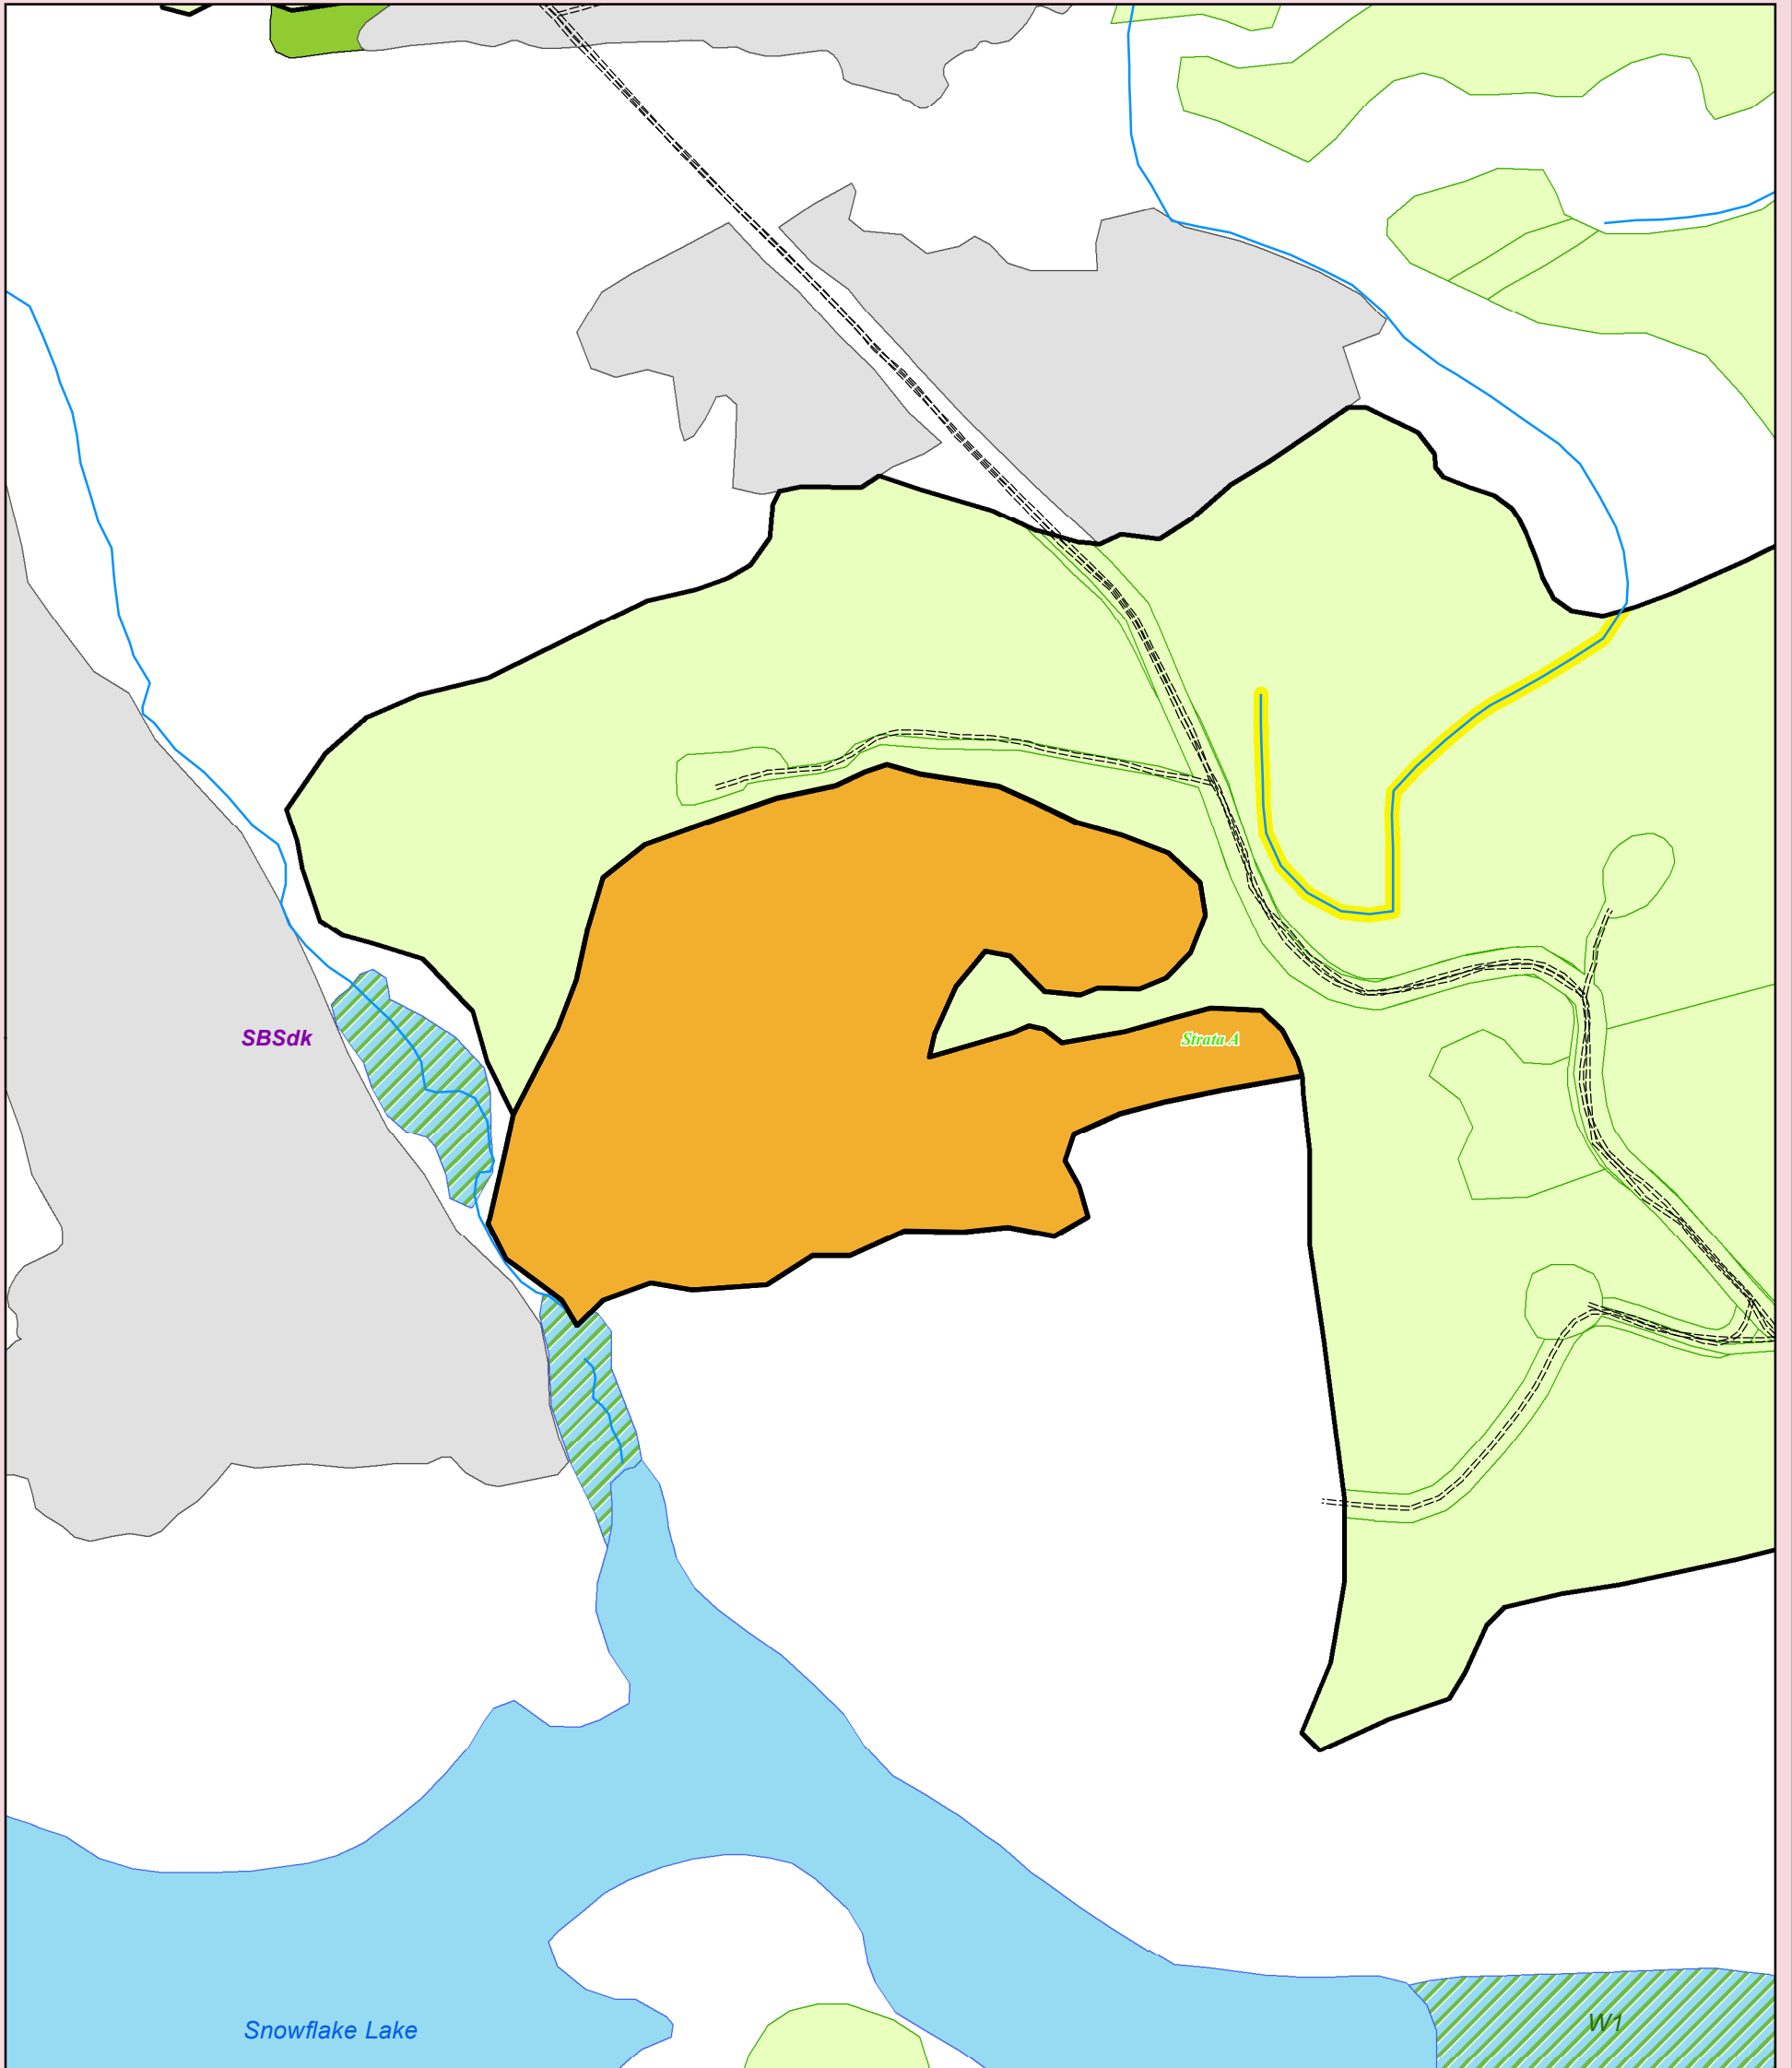

Legend

- Streams
- Other Roads
- Tenured Roads
- Strata Boundaries
- BEC
- MFZ
- Plant Area
- FTA Cutblocks
- Silviculture Openings
- WTRA
- Opening Boundary
- Lakes
- Wetlands

VERDUN FIRE: K4R PLANTING MAP

OPENING: 093F081 - 84 --- Opening ID: 1713091

Location: Moss Lake
District: Nadina

Region: NIFR
Mapsheet: 093F081

Latitude: 53°50'24"N
Longitude: 125°54'49"W

Strata	BEC	Area	Treatment Recommendations		Area	
A	SBS dk	13.8	Inv Label		Plant	13.8
			Silv Label			
WTR		0.0				
NPNat		0.0				
NPUnn		0.0				
Total Area Surveyed		13.8				

Date: 2020-03-26

Free Growing Forestry Ltd.
PO Box 510, 135 1st Ave P: 250 692-3443
Burns Lake, BC F: 250 692-3464
V0J 1E0 E: loretta.johnson@freegrowing.ca

0 25 50 100 150 200 Meters

1:5,000