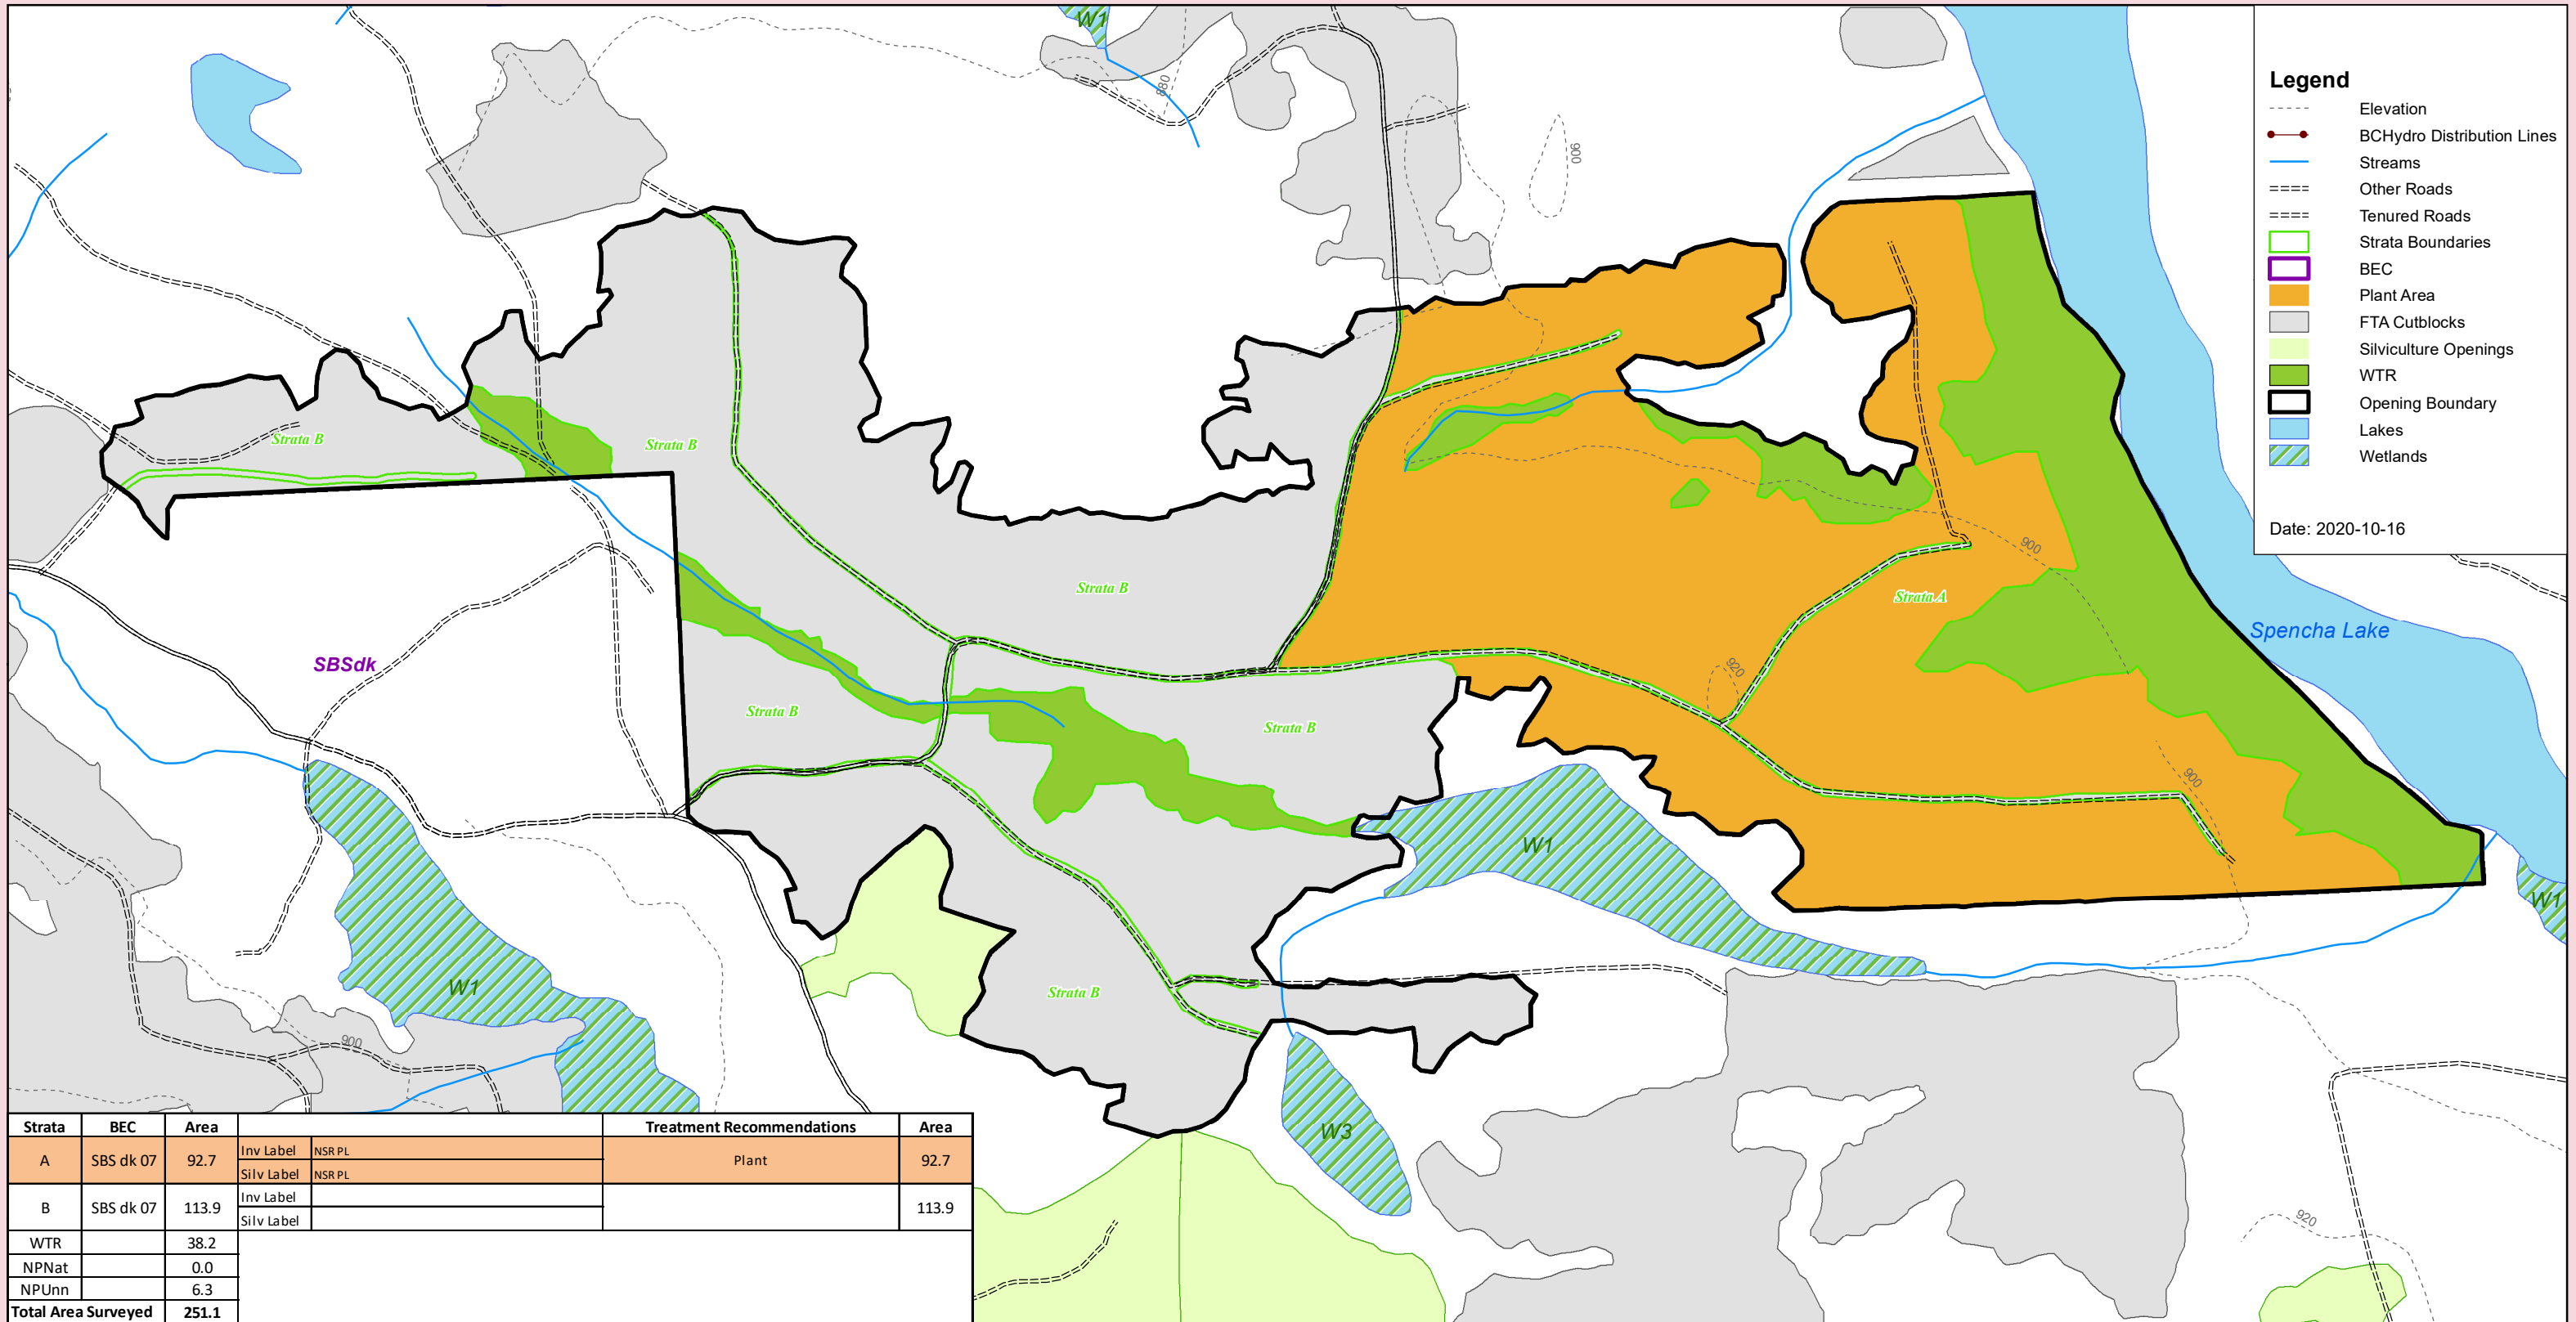

# VERDUN FIRE: K4R PLANTING MAP

## OPENING: 093F081 - 876 --- Opening ID: 1211390

Location: Keefes Landing Rd  
District: Nadina

Region: NIFR  
Mapsheet: 093F081

Latitude: 53°52'09"N  
Longitude: 125°55'00"W

Species:	Pli	Sx	Lw	Fdi
Seedlot:	2020DND0073	2020DND0074	2020DND0075	2020DND0076
Number Planted:				